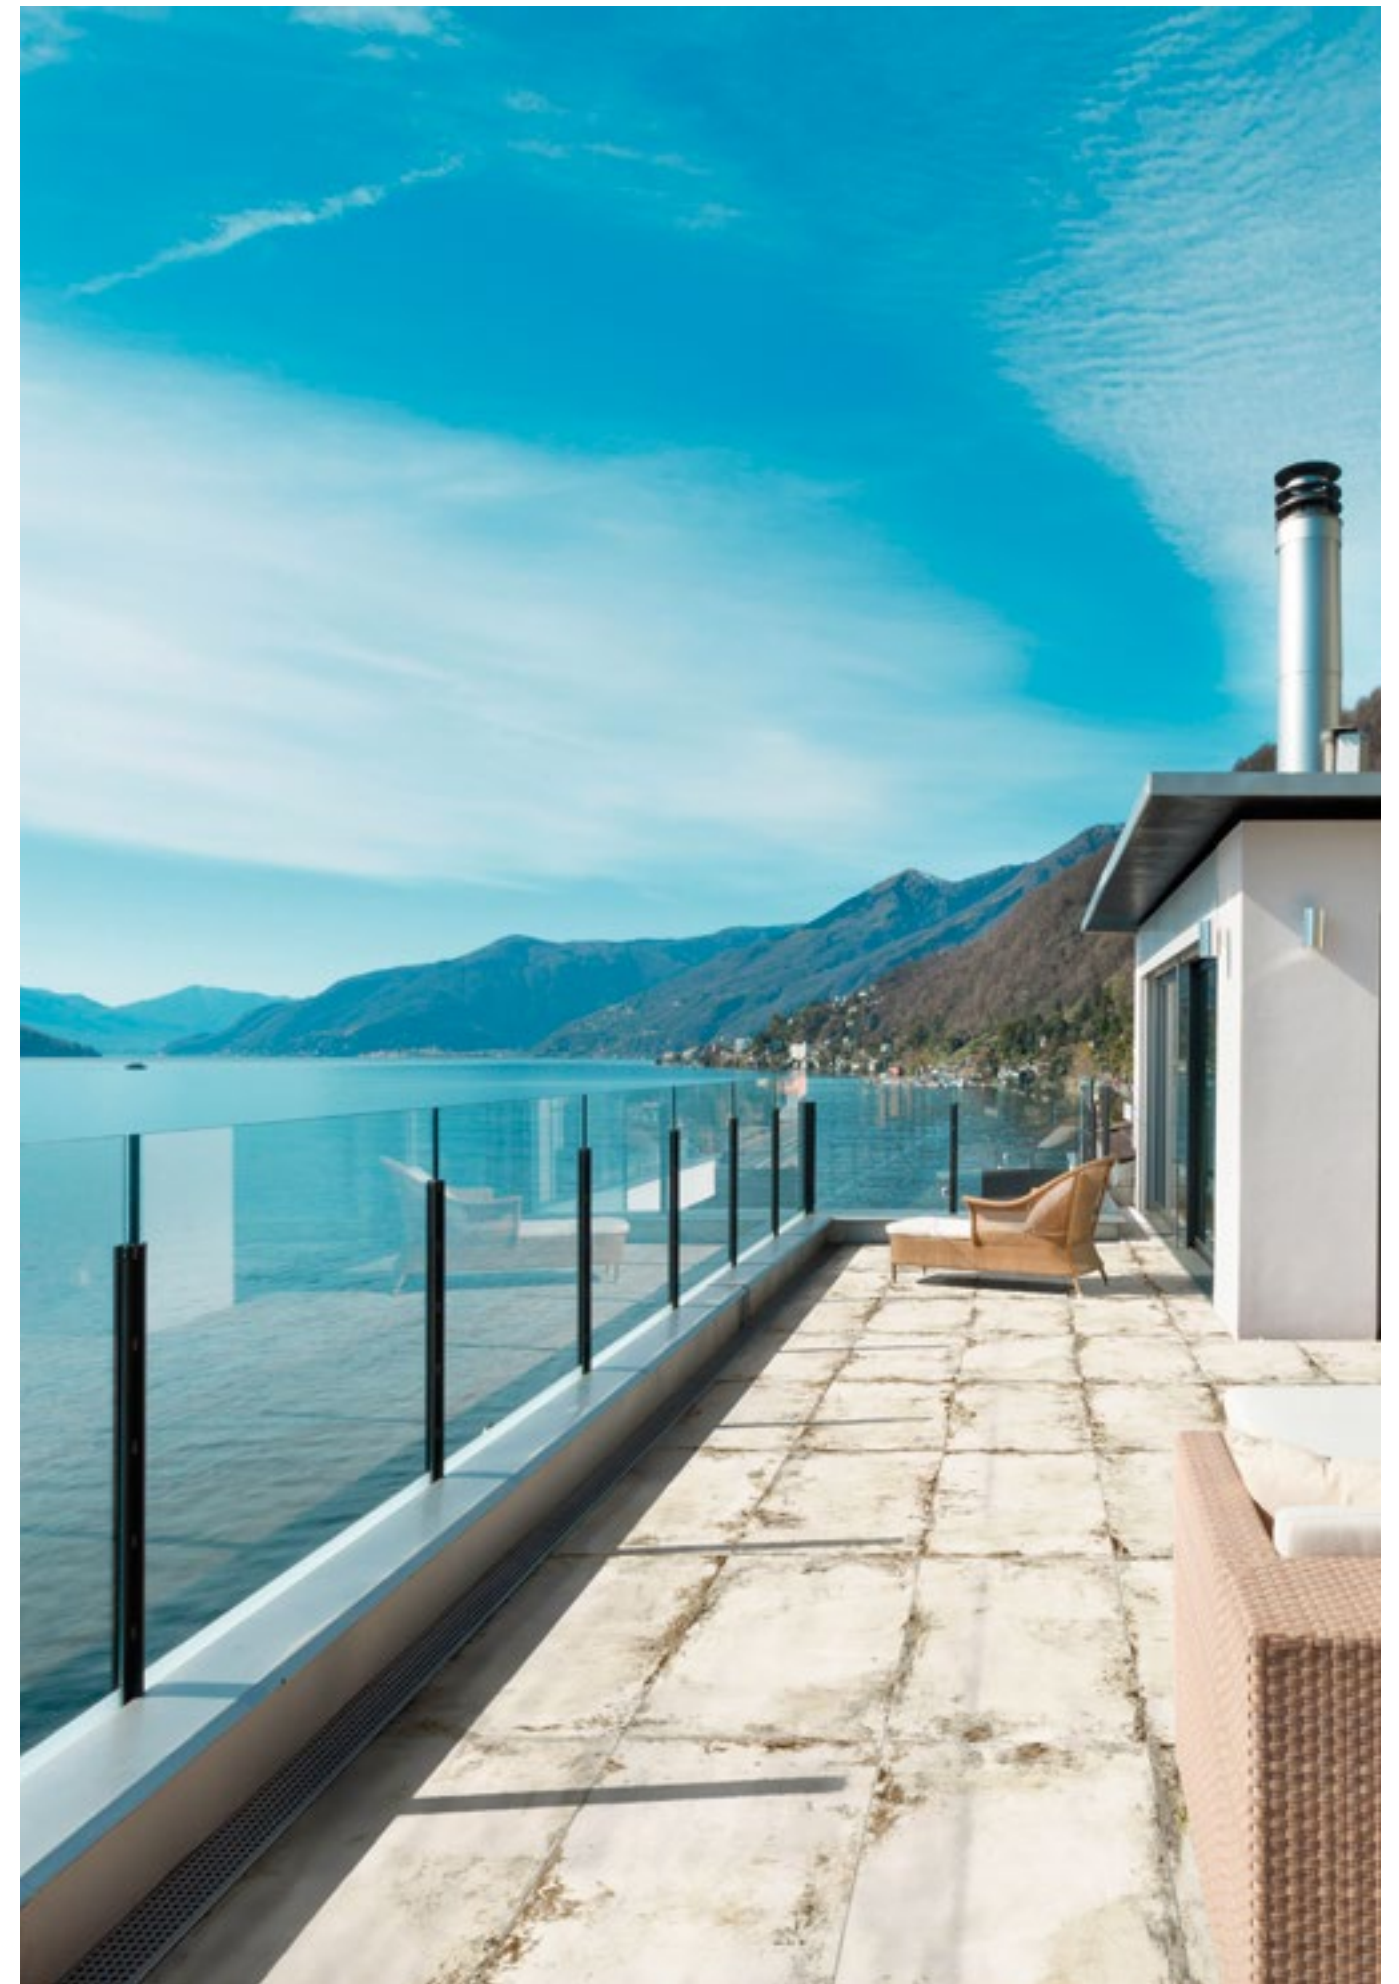

Floor: Flamed Ice Outdoor 2cm 49,75x99,55 cm