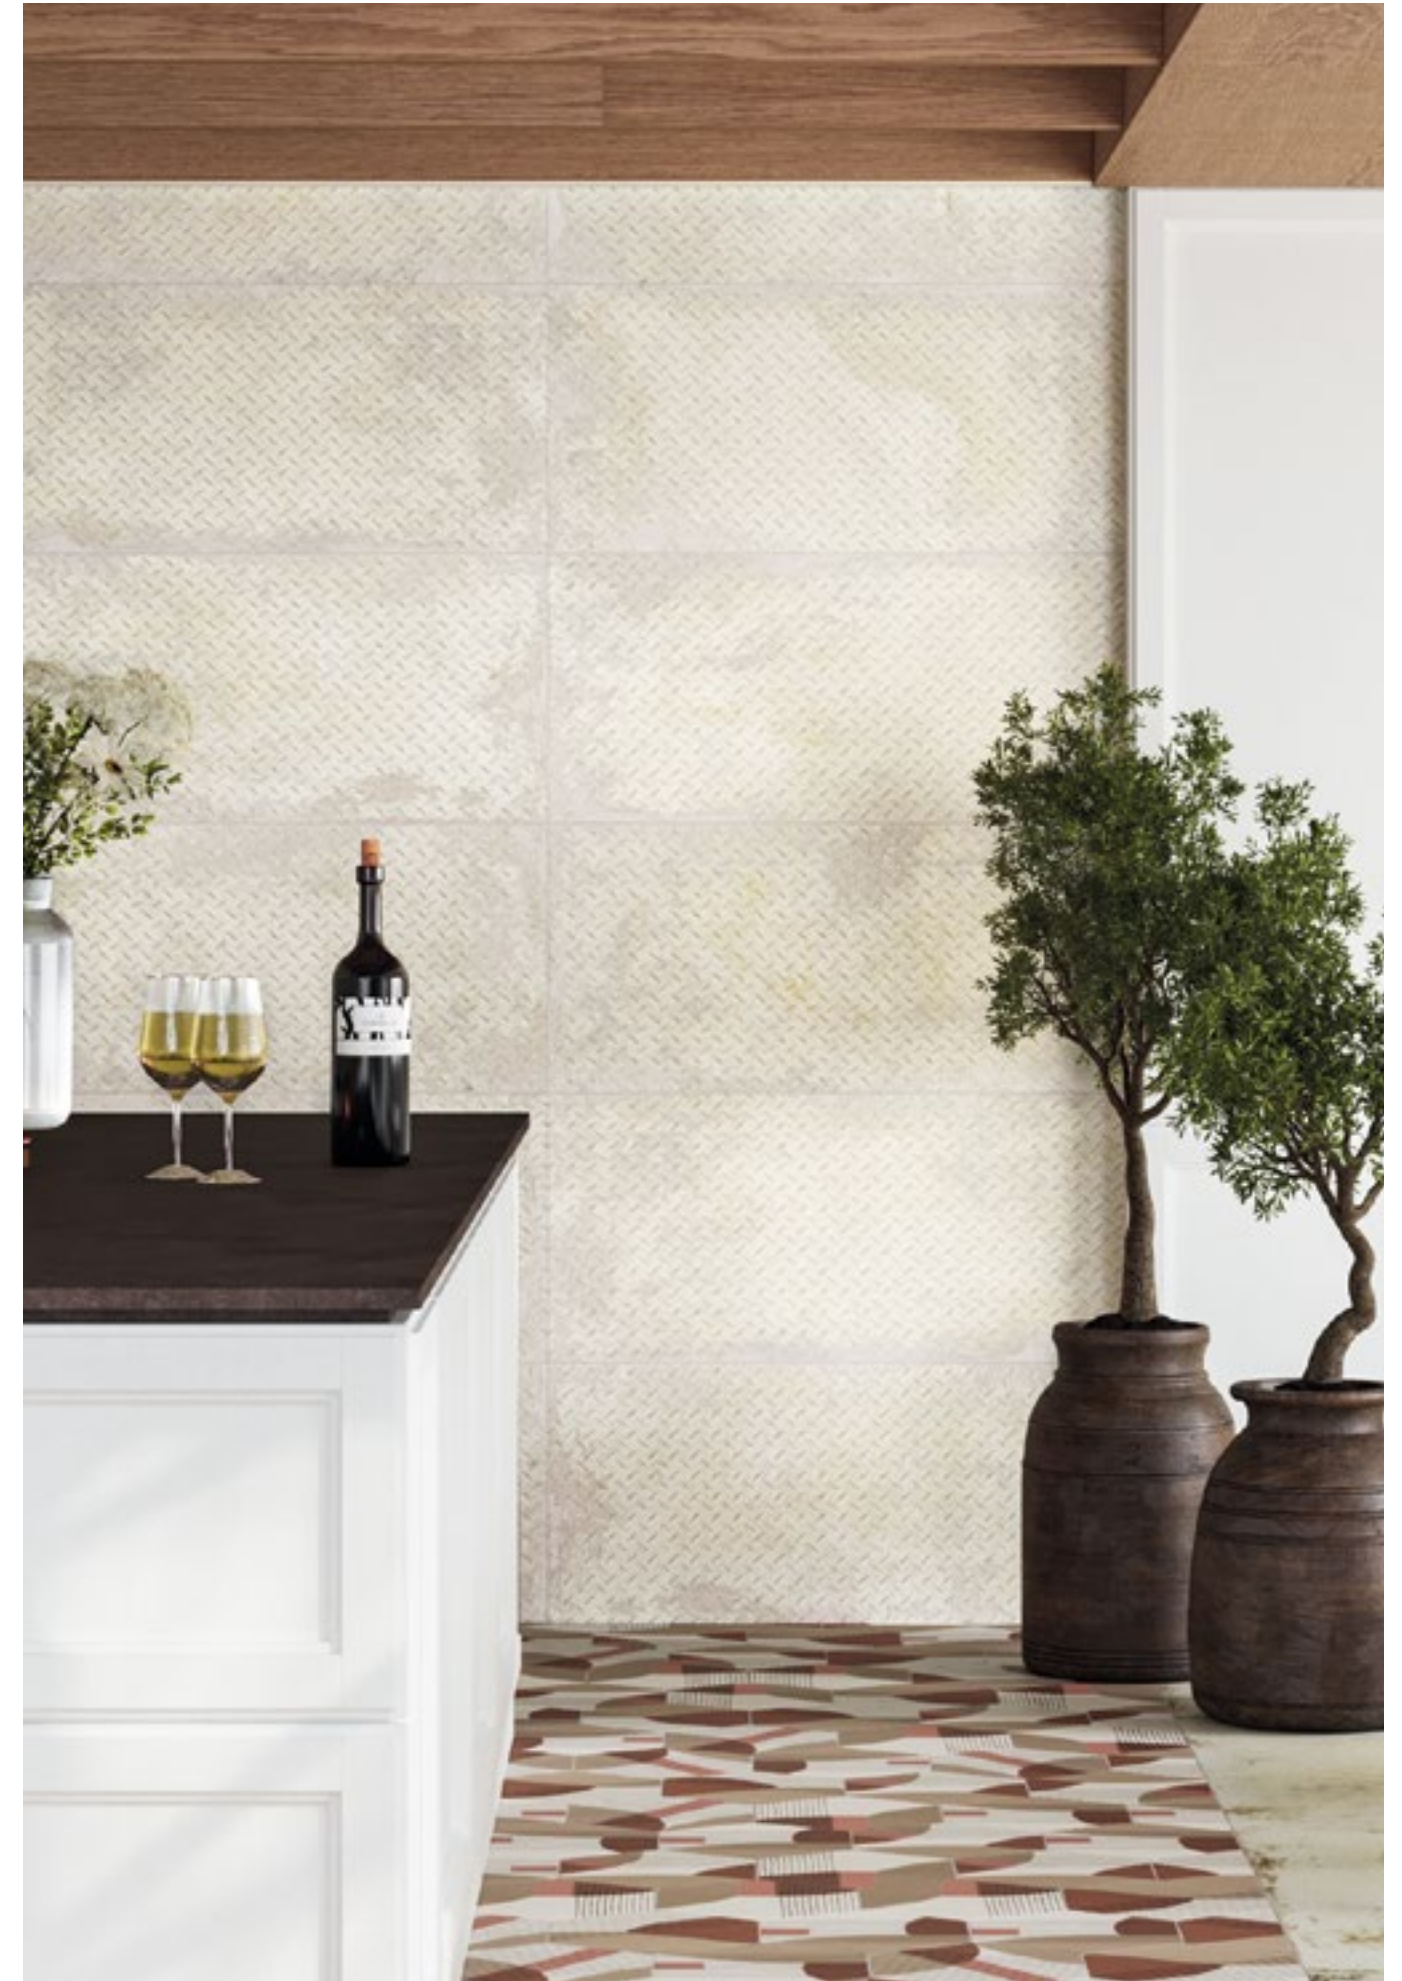

Wall: Flamed Ice Vega 44,63x119,3 cm Floor: Lined Inspiration Hexagon 25x29 cm