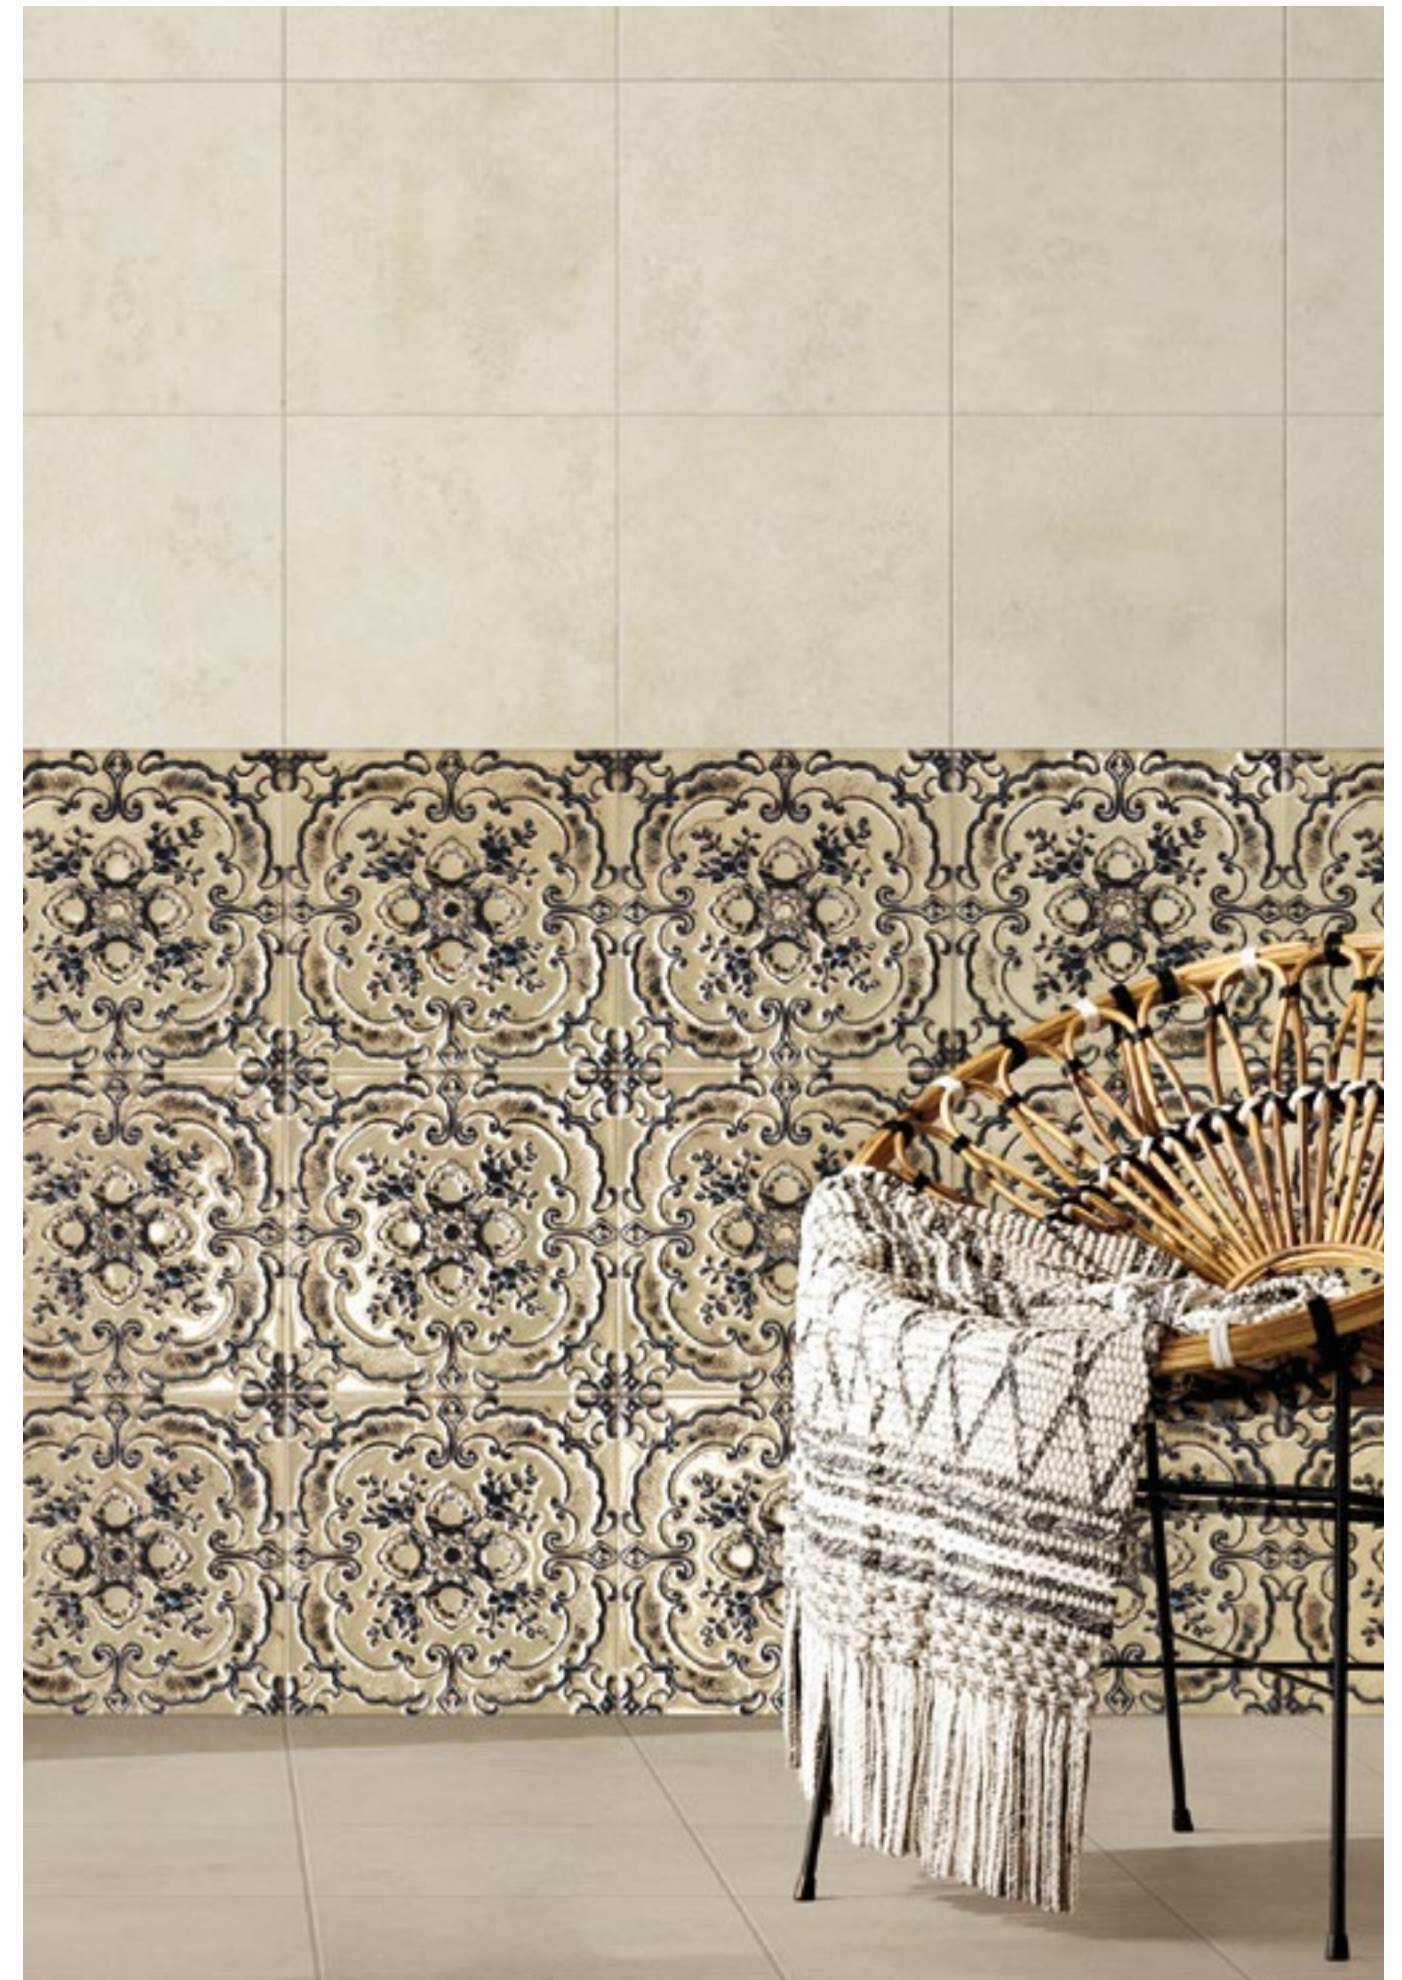

Wall: Kintsugi Toffee Basi_Tropical Ivory Natural 30,5x30,5 cm Floor: Tropical Ivory Natural 30,5x30,5 cm