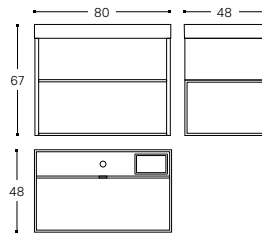

- ◻ ◻ **WJC268M0058630**
- ◻ ◻ **WJC268M0058643**
- ◻ ◻ **WJC268M0058642**
- ◻ ◻ **WJC268M0058634**

INCH 31.5x18.9x26.4