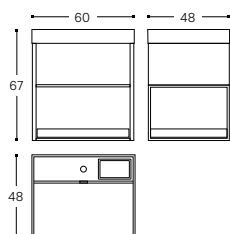

WASHBASIN WITH CABINET WITH LED AND POWER SOCKET AND SLIDING SHELF*
LAVABO, MUEBLE CON LUZ LED Y ENCHUFE Y MÓDULO INFERIOR CON BALDA DESLIZANTE*

60 CM

- ☐ ☐ **WJC268M0043640**
- ☐ ☐ **WJC268M0043647**
- ☐ ☒ **WJC268M0043644**
- ☐ ☒ **WJC268M0043648**
- ☐ ☒ **WJC268M0043639**
- ☐ ☒ **WJC268M0043633**

INCH 23.6x18.9x26.4