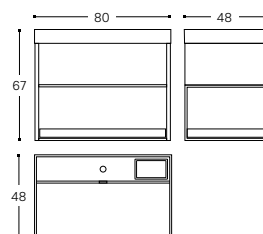

WASHBASIN, CABINET WITH LED, POWER SOCKET
AND SPEAKERS AND SLIDING SHELF*
LAVABO, MUEBLE CON LUZ LED, ENCHUFE Y ALTAVOCES
BLUETOOTH Y MÓDULO INFERIOR CON BALDA DESLIZANTE*

80 CM

- ☐ ☐ **WJC268M0057640**
- ☐ ☐ **WJC268M0057647**
- ☐ ☒ **WJC268M0057644**
- ☐ ☒ **WJC268M0057648**
- ☐ ☐ **WJC268M0057639**
- ☐ ☒ **WJC268M0057633**

INCH 31.5x18.9x26.4