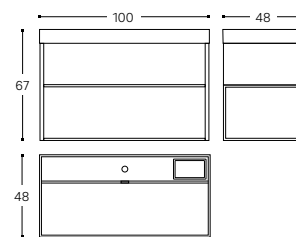

INCH 39.4x18.9x26.4