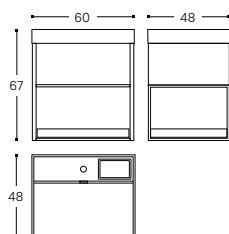

WASHBASIN, CABINET WITH LED, POWER SOCKET
AND SPEAKERS AND SLIDING SHELF*
LAVABO, MUEBLE CON LUZ LED, ENCHUFE Y ALTAVOCES
BLUETOOTH Y MÓDULO INFERIOR CON BALDA DESLIZANTE*

60 CM

- ☐ ☐ **WJC268M0045640**
- ☐ ☐ **WJC268M0045647**
- ☐ ☒ **WJC268M0045644**
- ☐ ☒ **WJC268M0045648**
- ☐ ☐ **WJC268M0045639**
- ☐ ☒ **WJC268M0045633**

INCH 23.6x18.9x26.4