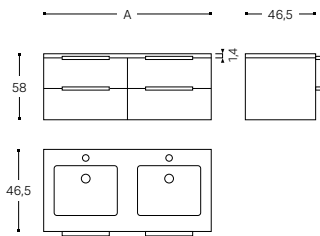

Concept U

WITH MOBIUS BLOCK SOLIDMAT WASHBASIN / CON LAVABO SOLIDMAT MOBIUS BLOCK
50 X 11 X 28 CM

4 DRAWERS. DEPTH: 46.5CM
4 CAJONES. PROFUNDIDAD 46,5CM

INCH 31,5 x 22,8 x 18,3