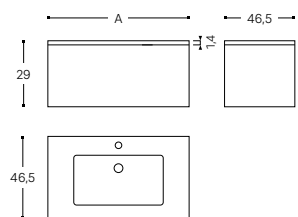

Mobius Side

SOFT CLOSE
SOFT CLOSE

PULL
ARRASTRE

CONCEALED STRUCTURE
ESTRUCTURA OCULTA

DRAWER WITH AN INVISIBLE
HANDLE BUILT INTO THE SIDE
UÑERO LATERAL CAJÓN

INCH 31,5 x 11,4 x 18,3

1 DRAWER. DEPTH: 46,5CM
1 CAJÓN. PROFUNDIDAD 46,5CM