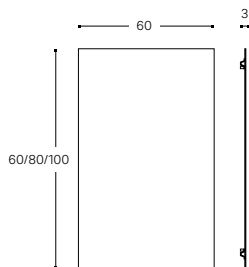

INCH 23.6x23.6/31.5/39.4