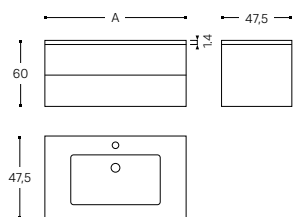

Mobius Frame

SOFT CLOSE
SOFT CLOSE

PULL
ARRASTRE

VISIBLE STRUCTURE
ESTRUCTURA VISTA

INTEGRATED HANDLE
TIRADOR INTEGRADO

INCH 31,5 x 11,4 x 18,3

1 DRAWER. DEPTH: 47,5CM
1 CAJÓN. PROFUNDIDAD 47,5CM

A					
63 CM	C220013845	C220013852	C220013835	C220013862	C220013870
70 CM	C220013846	C220013854	C220013836	C220013864	C220013871
80 CM	C220013847	C220013855	C220013840	C220013865	C220013872
90 CM	C220013848	C220013856	C220013841	C220013866	C220013874
100 CM	C220013849	C220013858	C220013842	C220013867	C220013875
110 CM	C220013850	C220013859	C220013843	C220013868	C220013876
120 CM	C220013851	C220013860	C220013844	C220013869	C220013877