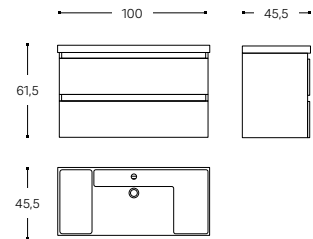

WJB010P2801___
80 CM / INCH 31.5

INCH 31.5x18.1x24.2

**2 DRAWER CABINET
WITH TECKSTONE WASHBASIN***
 MUEBLE 2 CAJONES
CON LAVABO TECKSTONE*

WJB010P2001___
100 CM / INCH 39.4

INCH 39.4x18.1x24.2

**4 DRAWER CABINET
WITH TECKSTONE WASHBASIN***
 MUEBLE 4 CAJONES
CON LAVABO TECKSTONE*