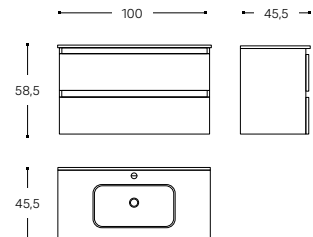

WJB010P2815___
80 CM / INCH 31.5

INCH 31.5x18.1x24.2

**2 DRAWER CABINET
WITH PORCELAIN WASHBASIN***
 MUEBLE 2 CAJONES
 CON LAVABO DE PORCELANA*

WJB010P2015___
100 CM / INCH 39.4

INCH 39.4x18.1x24.2

**4 DRAWER CABINET
WITH PORCELAIN WASHBASIN***
 MUEBLE 4 CAJONES
 CON LAVABO DE PORCELANA*