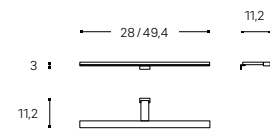

INCH 15.8 / 23.6 / 31.5 / 39.4 / 47.2x31.5

Mirrors and LED wall lamps Espejos y apliques LED

LED WALL LAMP
APLIQUE LED

› IP44 LEDS 1X6W - 4000k "NATURAL WHITE"- INPUT 240v

- S **WJB005A0007001**
28 CM / INCH 11
- S **WJB005A0008001**
49,4 CM / INCH 19.4