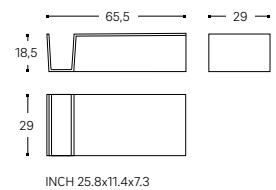

INCH 23.6x18.9x9.8

SHOWER SEAT
BANQUETA DE DUCHA

WJC268A1120500

INCH 25.8x11.4x7.3

LED WALL LAMP
APLIQUE LED
(LEDS CII IP44 1X4,8W 110-230V)

- WJC268A0091001
45 CM
- WJC268A0091065
45 CM
- WJC268A0091036
45 CM