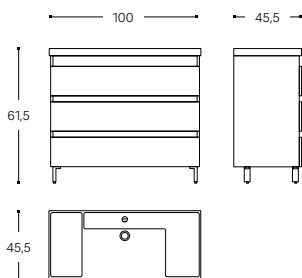

INCH 39.4x18.1x24.2

WJB010M0005___