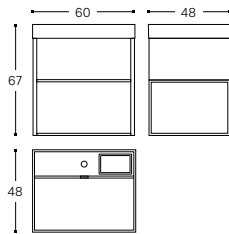

WASHBASIN WITH CABINET WITH LED AND POWER SOCKET AND FIXED SHELF*
LAVABO, MUEBLE CON LUZ LED Y ENCHUFE Y MÓDULO INFERIOR CON BALDA FIJA*

60 CM

- □ **WJC268M0042631**
- ■ **WJC268M0042637**
- ■ **WJC268M0042641**
- ■ **WJC268M0042632**

INCH 23.6x18.9x26.4