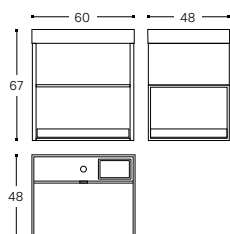

WASHBASIN WITH CABINET WITH LED, POWER SOCKET AND SPEAKERS AND SLIDING SHELF*
LAVABO, MUEBLE CON LUZ LED, ENCHUFE Y ALTAVOCES BLUETOOTH Y MÓDULO INFERIOR CON BALDA DESLIZANTE*

60 CM

- □ **WJC268M0045631**
- □ **WJC268M0045635**
- ■ **WJC268M0045637**
- ■ **WJC268M0045636**
- ■ **WJC268M0045641**
- ■ **WJC268M0045632**

INCH 23.6x18.9x26.4