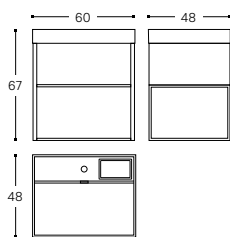

INCH 23.6x18.9x26.4