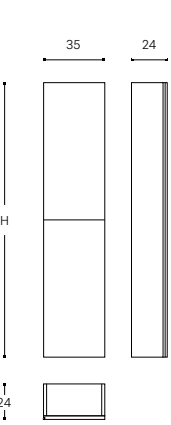

Pure Lines

WITH MOBIUS BLOCK SOLIDMAT WASHBASIN / CON LAVABO SOLIDMAT MOBIUS BLOCK
50 X 11 X 28 CM

4 DRAWERS. DEPTH: 46.5CM
4 CAJONES. PROFUNDIDAD 46,5CM

INCH 31,5 x 22,8 x 18,3

A		
140 CM	C220013417	C220013424
150 CM	C220013418	C220013425
160 CM	C220013419	C220013426
170 CM	C220013420	C220013427
180 CM	C220013421	C220013428
190 CM	C220013422	C220013429
200 CM	C220013423	C220013430