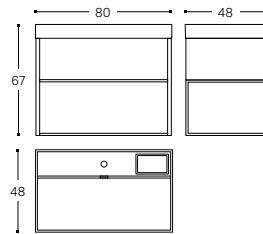

WASHBASIN WITH CABINET WITH LED AND POWER SOCKET AND FIXED SHELF*
LAVABO, MUEBLE CON LUZ LED Y ENCHUFE Y MÓDULO INFERIOR CON BALDA FIJA*

80 CM

- ☐ ☐ **WJC268M0054640**
- ☐ ☒ **WJC268M0054644**
- ☐ ☒ **WJC268M0054639**
- ☐ ☒ **WJC268M0054633**

INCH 31.5x18.9x26.4