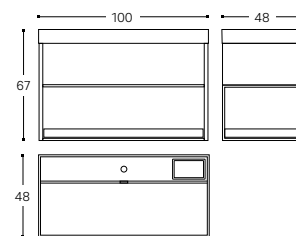

INCH 39.4x18.9x26.4

CM * AVAILABLE, UNDER ORDER, WITHOUT HOLE FOR FAUCETS.
* DISPONIBLES, BAJO PEDIDO, SIN AGUJERO PARA GRIFERÍA.