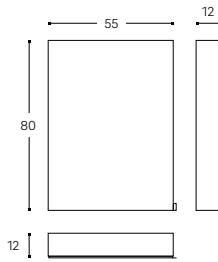

INCH 21.7x4.7x31.5