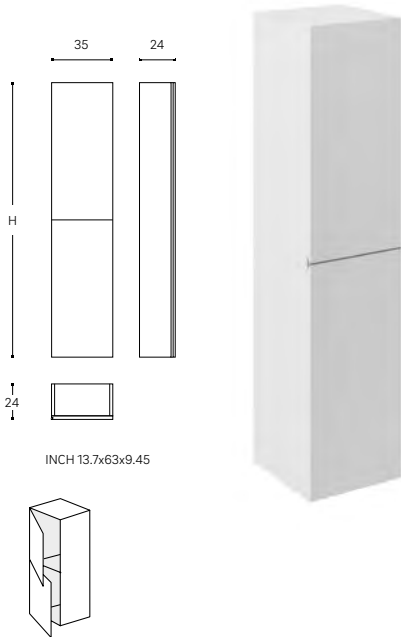

INCH 13.7x63x9.45

COLUMN. DEPTH: 24CM
COLUMNA. PROFUNDIDAD 24CM