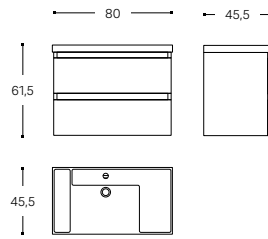

INCH 31.5x18.1x24.2