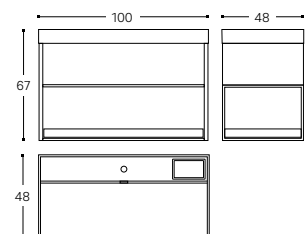

WASHBASIN WITH CABINET WITH LED AND POWER SOCKET AND SLIDING SHELF*
LAVABO, MUEBLE CON LUZ LED Y ENCHUFE Y MÓDULO INFERIOR CON BALDA DESLIZANTE*

100 CM

- □ **WJC268M0067631**
- □ **WJC268M0067635**
- ■ **WJC268M0067637**
- ■ **WJC268M0067636**
- ■ **WJC268M0067641**
- ■ **WJC268M0067632**