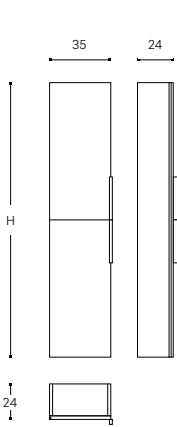

INCH 13.7x63x9.45