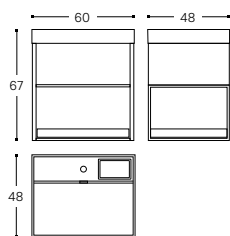

60 CM

- ☐ ◻ ◻ **WJC268M0047640**
- ☐ ◻ ◻ **WJC268M0047647**
- ☐ ◻ ◻ **WJC268M0047644**
- ☐ ◻ ◻ **WJC268M0047648**
- ☐ ◻ ◻ **WJC268M0047639**
- ☐ ◻ ◻ **WJC268M0047633**

INCH 23.6x18.9x26.4