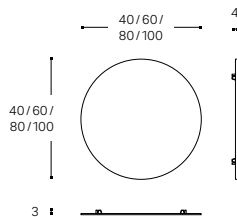

INCH 19.7 / 23.6 / 31.5 / 39.4 / 47.2x31.5

MIRROR
ESPEJO

- WJB005M0006000
40 CM / INCH 15.8
- WJB005M0007000
60 CM / INCH 23.6
- WJB005M0008000
80 CM / INCH 31.5
- WJB005M0009000
100 CM / INCH 39.4

INCH 15.8 / 23.6 / 31.5 / 39.4 / 47.2x31.5