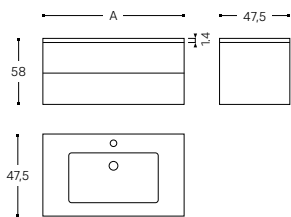

INCH 31,5 x 22,8 x 20,47

2 DRAWERS. DEPTH: 47,5CM
2 CAJONES. PROFUNDIDAD 47,5CM

A					
63 CM	C220013554	C220013511	C220013441	C220013601	C220013633
70 CM	C220013555	C220013513	C220013452	C220013602	C220013635
80 CM	C220013556	C220013514	C220013455	C220013603	C220013637
90 CM	C220013559	C220013515	C220013456	C220013604	C220013639
100 CM	C220013562	C220013516	C220013457	C220013605	C220013641
110 CM	C220013564	C220013517	C220013460	C220013606	C220013643
120 CM	C220013567	C220013518	C220013463	C220013607	C220013645