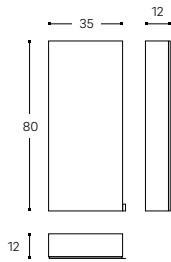

MEDICINE CABINET 3 SHELVES
ARMARIO ESPEJO 3 ESTANTES

35 CM

- ☐ WJC268M0002102
- ☐ WJC268M0002104
- ☒ WJC268M0002108
- ☒ WJC268M0002107
- ☐ WJC268M0002194
- ☐ WJC268M0002195

INCH 13.8x4.7x31.5