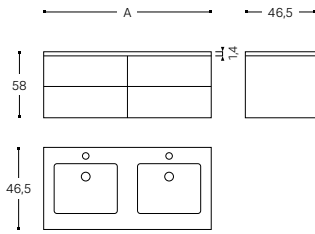

Pure Lines

WITH MOBIUS BLOCK SOLIDMAT WASHBASIN / CON LAVABO SOLIDMAT MOBIUS BLOCK
50 X 11 X 28 CM

4 DRAWERS. DEPTH: 46.5CM
4 CAJONES. PROFUNDIDAD 46,5CM

INCH 31,5 x 22,8 x 18,3

A		
140 CM	C220013417	C220013424
150 CM	C220013418	C220013425
160 CM	C220013419	C220013426
170 CM	C220013420	C220013427
180 CM	C220013421	C220013428
190 CM	C220013422	C220013429
200 CM	C220013423	C220013430