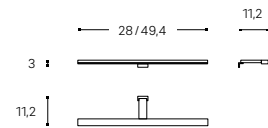

INCH 15.8 / 23.6 / 31.5 / 39.4 / 47.2x31.5

Mirrors and LED wall lamps Espejos y apliques LED

LED WALL LAMP
APLIQUE LED

› IP44 LEDS 1X6W - 4000k "NATURAL WHITE"- INPUT 240v

- S **WJB005A0007001**
28 CM / INCH 11
- S **WJB005A0008001**
49,4 CM / INCH 19.4