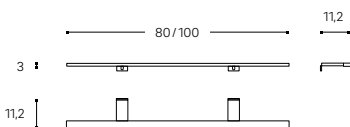

INCH 23.6x18.9x24.8