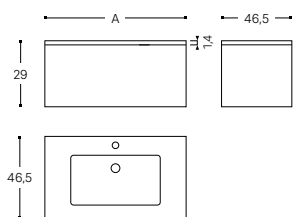

INCH 31,5 x 11,4 x 18,3