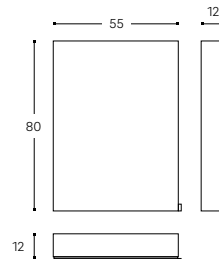

INCH 21.7x4.7x31.5

Mobius

Design by **Cosmic Studio**

Mobius

Design by Cosmic Studio

Basic Square Basic Cuadrado

REFERENCE
REFERENCIA

WJC281A8144000