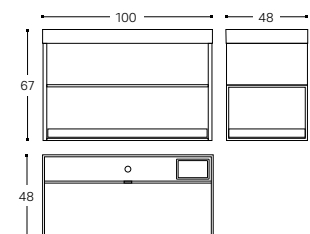

WASHBASIN WITH CABINET WITH LED AND POWER SOCKET AND SLIDING SHELF*
LAVABO, MUEBLE CON LUZ LED Y ENCHUFE Y MÓDULO INFERIOR CON BALDA DESLIZANTE*

100 CM

- ☐ ☐ **WJC268M0067640**
- ☐ ☐ **WJC268M0067647**
- ☐ ☒ **WJC268M0067644**
- ☐ ☒ **WJC268M0067648**
- ☐ ☒ **WJC268M0067639**
- ☐ ☒ **WJC268M0067633**