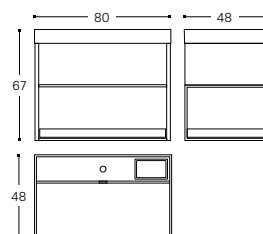

WASHBASIN WITH CABINET WITH LED AND POWER SOCKET AND SLIDING SHELF*
LAVABO, MUEBLE CON LUZ LED Y ENCHUFE Y MÓDULO INFERIOR CON BALDA DESLIZANTE*

80 CM

- ☐ ☐ **WJC268M0055640**
- ☐ ☐ **WJC268M0055647**
- ☐ ☒ **WJC268M0055644**
- ☐ ☒ **WJC268M0055648**
- ☐ ☒ **WJC268M0055639**
- ☐ ☒ **WJC268M0055633**

INCH 31.5x18.9x26.4