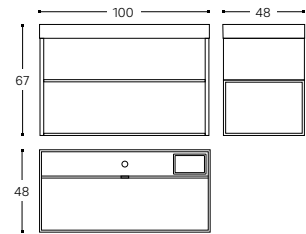

- ◻ ◻ **WJC268M0070630**
- ◻ ◻ **WJC268M0070643**
- ◻ ◻ **WJC268M0070642**
- ◻ ◻ **WJC268M0070634**

INCH 39.4x18.9x26.4