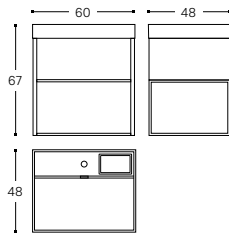

- ◻ ◻ **WJC268M0046630**
- ◻ ◻ **WJC268M0046643**
- ◻ ◻ **WJC268M0046642**
- ◻ ◻ **WJC268M0046634**

INCH 23.6x18.9x26.4