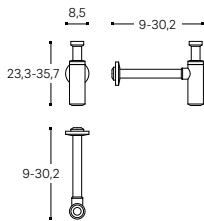

The Grid Evo

Design by Ricard Ferrer

△
TRAP
SIFÓN

WJC341R0590000
CHROME / CROMO

WJC341R0791000
MATTE WHITE / BLANCO MATE

WJC341R0792000
MATTE BLACK / NEGRO MATE

INCH 3.3x3.5-11.9x9.2-14

⊙
POP-UP VALVE
VÁLVULA CLICK CLACK