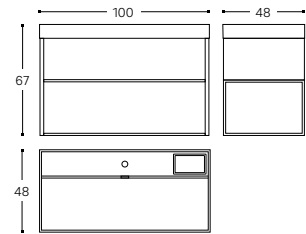

WASHBASIN WITH CABINET WITH LED AND POWER SOCKET AND FIXED SHELF*
LAVABO, MUEBLE CON LUZ LED Y ENCHUFE Y MÓDULO INFERIOR CON BALDA FIJA*

100 CM

- □ **WJC268M0066631**
- ■ **WJC268M0066637**
- ■ **WJC268M0066641**
- ■ **WJC268M0066632**

INCH 39.4x18.9x26.4