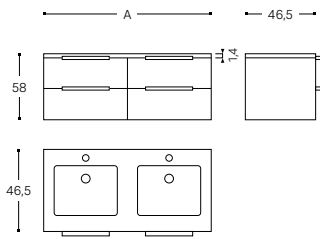

Concept U Lines

WITH MOBIUS BLOCK SOLIDMAT WASHBASIN / CON LAVABO SOLIDMAT MOBIUS BLOCK
50 X 11 X 28 CM

4 DRAWERS. DEPTH: 46.5CM
4 CAJONES. PROFUNDIDAD 46,5CM

INCH 31,5 x 22,8 x 18,3

A		
140 CM	C220013811	C220013818
150 CM	C220013812	C220013819
160 CM	C220013813	C220013820
170 CM	C220013814	C220013821
180 CM	C220013815	C220013822
190 CM	C220013816	C220013824
200 CM	C220013817	C220013825