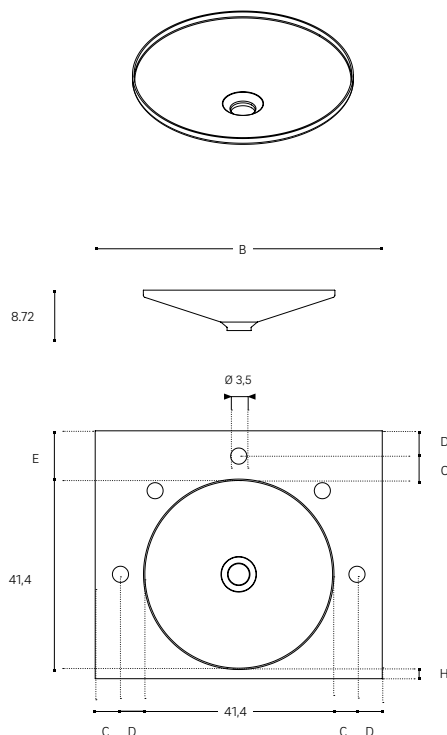

INCH 16,3 x 3,42 x 16,3

MOBIUS THIN WASHBASIN LAVABO MOBIUS THIN 41.4x8.7x41.4 CM

RANGE TABLE TABLA DE RANGOS

A	38,2-60 CM
B	51,4-300 CM
C	5 CM
D	MIN. 5,5 CM
E	COUNTERTOP TAP GRIF. ENCIMERA 10.5 CM
	WALL-MOUNTED TAP GRIF. PARED 5 CM
H	ALL COLLECTIONS TODAS COLECCIONES MIN. -8.2 CM MAX. 2 CM

REFERENCE REFERENCIA	FINISH ACABADO
WJMOLEL1013000	Champagne Champagne
WJMOLEL1014000	Black Negro
WJMOLEL1015000	Anthracite Antracita
WJMOLEL1016000	Silver Plata

FINISHES ACABADOS

* Only one bowl per unit.
Measurement H is fixed. The countertop gets deeper at the back of the washbasin (Measurement D).

* Un solo seno por mueble.
Medida H fija. La encimera crece en profundidad por la parte trasera del lavabo (Medida D).