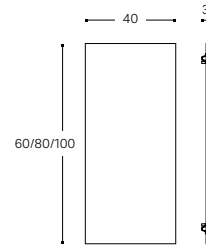

INCH 15.7x23.6/31.5/39.4

ALTA DISPONIBILIDAD.
HIGH AVAILABILITY.