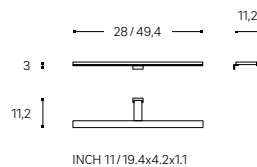

LED WALL LAMP
APLIQUE LED

> IP44 LEDS 1X6W - 4000k "NATURAL WHITE"- INPUT 240v

- S **WJB005A0007001**
  28 CM / INCH 11
- S **WJB005A0008001**
  49,4 CM / INCH 19.4

LED WALL LAMP
APLIQUE LED

> IP44 LEDS 1X6W - 4000k "NATURAL WHITE"- INPUT 240v

- **WJB005A0014001**
  80 CM / INCH 31.5
- **WJB005A0015001**
  100 CM / INCH 39.4