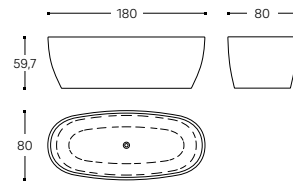

WJC736M0019500
MATTE WHITE / BLANCO MATE

INCH 70.9x31.5x23.5

CHROME CLICK CLACK VALVE AND SYPHON WITH HIDDEN OVERFLOW AS STANDARD (INCLUDED)
VALVULA CLICK CLACK CROMO Y SIFÓN CON REBOSADERO OCULTO ESTÁNDAR (INCLUIDO)