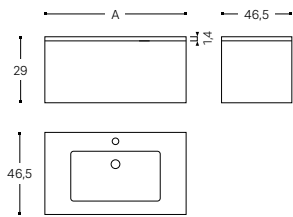

INCH 31,5 x 11,4 x 18,3

1 DRAWER. DEPTH: 46,5CM
1 CAJÓN. PROFUNDIDAD 46,5CM

A					
63 CM	C220012875	C220012883	C220012813	C220012891	C220012898
70 CM	C220012876	C220012884	C220012814	C220012892	C220012899
80 CM	C220012877	C220012886	C220012816	C220012893	C220012900
90 CM	C220012882	C220012887	C220012817	C220012894	C220012901
100 CM	C220012879	C220012888	C220012818	C220012895	C220012902
110 CM	C220012880	C220012889	C220012820	C220012896	C220012903
120 CM	C220012881	C220012890	C220012822	C220012897	C220012904