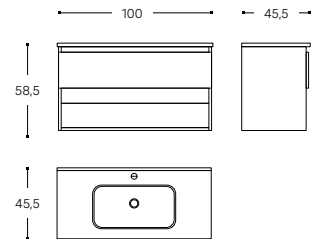

INCH 39.4x18.1x24.2