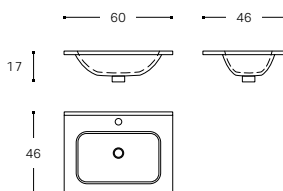

BUILT-IN WASHBAIN
LAVABO INTEGRADO

WJC780M0260530
60 CM / INCH 23.6 GLOSSY WHITE / BLANCO BRILLO

WJC780M0260108
60 CM / INCH 23.6 BLACK MATT / NEGRO MATE

WJC780M0260116
60 CM / INCH 23.6 GREEN MATT / VERDE MATE

WJC780M0260126
60 CM / INCH 23.6 NAVY BLUE MATT / AZUL MARINO MATE

WJC780M0260110
60 CM / INCH 23.6 CREAM LIGHT FUME MATT /
CREMA LIGHT FUME MATE

INCH 23.6x18.1x6.7