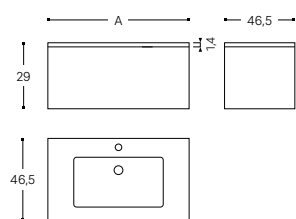

Mobius Rim

SOFT CLOSE
SOFT CLOSE

PULL
ARRASTRE

CONCEALED STRUCTURE
ESTRUCTURA OCULTA

DRAWER FINGER SLOTS
UÑEROS CAJONES

INCH 31,5 x 11,4 x 18,3

1 DRAWER. DEPTH: 46,5CM
1 CAJÓN. PROFUNDIDAD 46,5CM

A					
63 CM	C220013138	C220013139	C220013136	C220013141	C220013140
70 CM	C220013145	C220013146	C220013143	C220013142	C220013147
80 CM	C220013150	C220013151	C220013149	C220013152	C220013148
90 CM	C220013155	C220013156	C220013154	C220013153	C220013157
100 CM	C220013161	C220013162	C220013160	C220013163	C220013158
110 CM	C220013166	C220013167	C220013165	C220013164	C220013168
120 CM	C220013171	C220013172	C220013170	C220013173	C220013169