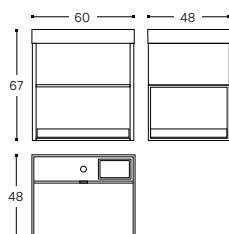

WASHBASIN WITH CABINET WITH LED, POWER SOCKET
AND SPEAKERS AND SLIDING SHELF*
LAVABO, MUEBLE CON LUZ LED, ENCHUFE Y ALTAVOCES
BLUETOOTH Y MÓDULO INFERIOR CON BALDA DESLIZANTE*

60 CM

- **WJC268M0045630**
- **WJC268M0045646**
- **WJC268M0045643**
- **WJC268M0045645**
- **WJC268M0045642**
- **WJC268M0045634**

INCH 23.6x18.9x26.4