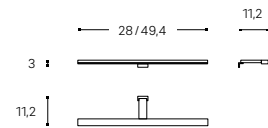

INCH 11 / 19.4x4.2x1.1