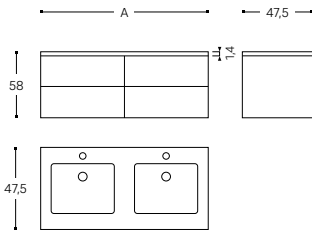

Inside

WITH MOBIUS BLOCK SOLIDMAT WASHBASIN / CON LAVABO SOLIDMAT MOBIUS BLOCK 50 X 11 X 28 CM

4 DRAWERS. DEPTH: 47.5CM
4 CAJONES. PROFUNDIDAD 47,5CM

INCH 31,5 x 22,8 x 18,3