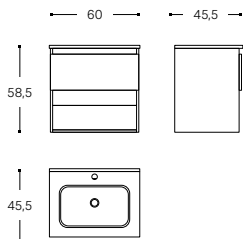

(120 CM / INCH 47.2)

WJB010P1212_---

1 DRAWER AND 1 DECORATIVE CABINET
WITH PORCELAIN WASHBASIN *
MUEBLE 1 CAJÓN Y 1 DECORATIVO
CON LAVABO DE PORCELANA *

WJB010P1615____
60 CM / INCH 23.6

INCH 23.6x18.1x24.2