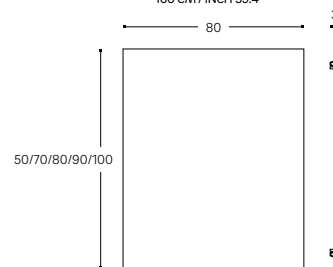

MIRROR
ESPEJO

WJB005M0004000
50 CM / INCH 19.7

WJM281A1013000
70 CM / INCH 27.6

WJM281A1015000 (2)
90 CM / INCH 35.4

WJB005M0003000 (2)
100 CM / INCH 39.4