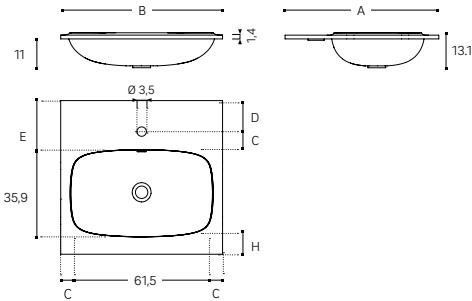

MOBIUS TEXTURE LARGE BOWL
MOBIUS TEXTURE SENO GRANDE

61.5x13.1x35.9 CM
WJMOBIO007

INCH 24,21 x 5,16 x 14,13

RANGE TABLE
TABLA DE RANGOS

A	47.9-60 CM	
B	73.1-300 CM	
C	5.8 CM	
D	MIN. 5.5 CM	
E	COUNTERTOP TAP GRIF. ENCIMERA	11.3 CM
	WALL-MOUNTED TAP GRIF. PARED	5.8 CM
H	INSIDE - FRAME	7.2 CM
	OTHER COLLECTIONS REST. COLECCIONES	6.2 CM
FLOATING WASHBASIN HEIGHT* ALTURA DEL FALDÓN*		8-10-15 CM