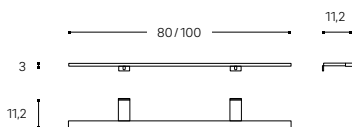

INCH 23.6x18.9x24.8