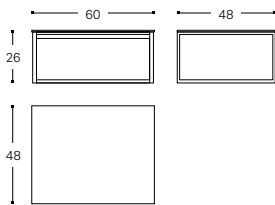

INCH 23.6x18.9x12.6