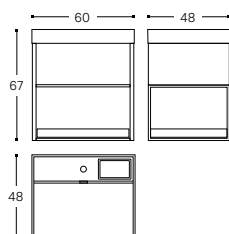

- ◻ ◻ **WJC268M0047630**
- ◻ ◻ **WJC268M0047646**
- ◻ ◻ **WJC268M0047643**
- ◻ ◻ **WJC268M0047645**
- ◻ ◻ **WJC268M0047642**
- ◻ ◻ **WJC268M0047634**

INCH 23.6x18.9x26.4