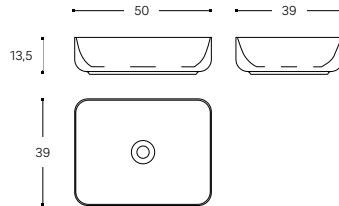

INCH 19.7x15.4x5.3