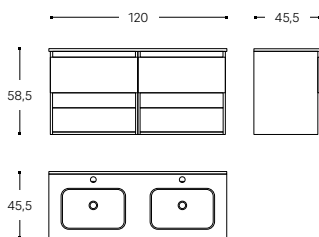

WJB010P1015____
100 CM / INCH 39.4

INCH 39.4x18.1x24.2

2 DRAWER AND 2 DECORATIVE CABINET
WITH PORCELAIN WASHBASIN *
MUEBLE 2 CAJONES Y 2 DECORATIVOS
CON LAVABO DE PORCELANA *

WJB010P2215____
120 CM / INCH 47.2