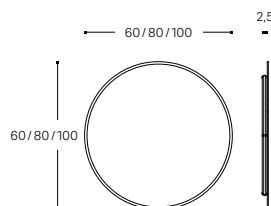

INCH 23.6/31.5/39.4x1x23.6/31.5/39.4