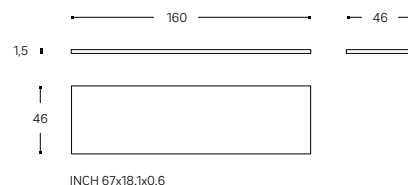

- **WJC780M1160108**
  160 CM / INCH 67 BLACK MATT / NEGRO MATE
- **WJC780M1160102**
  160 CM / INCH 67 WHITE MATT / BLANCO MATE
- **WJC780M1160116**
  160 CM / INCH 67 GREEN MATT / VERDE MATE
- **WJC780M1160126**
  160 CM / INCH 67 NAVY BLUE MATT / AZUL MARINO MATE
- **WJC780M1160110**
  160 CM / INCH 67 CREAM LIGHT FUME MATT /
  CREMA LIGHT FUME MATE

COUNTERTOP WASHBASIN
LAVABO DE SOBRE-ENCIMERA