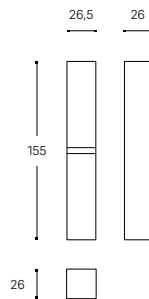

INCH 10.4x10.2x61

LEGS SET x2
CON JUNTO PATAS x2
WJB010M0040001