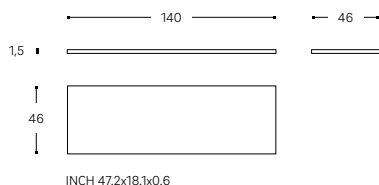

- **WJC780M1140108**
  140 CM / INCH 55.1 BLACK MATT / NEGRO MATE
- **WJC780M1140102**
  140 CM / INCH 55.1 WHITE MATT / BLANCO MATE
- **WJC780M1140116**
  140 CM / INCH 55.1 GREEN MATT / VERDE MATE
- **WJC780M1140126**
  140 CM / INCH 55.1 NAVY BLUE MATT / AZUL MARINO MATE
- **WJC780M1140110**
  140 CM / INCH 55.1 CREAM LIGHT FUME MATT /
  CREMA LIGHT FUME MATE

COUNTERTOP
ENCIMERA