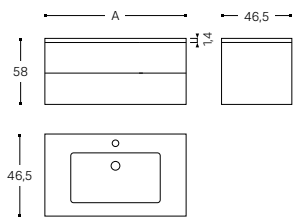

Mobius Pure

SOFT CLOSE
SOFT CLOSE

PUSH
PUSH

CONCEALED STRUCTURE
ESTRUCTURA OCULTA

FOR 3D FRONTS SEE P. 84
FRONTALES 3D VER PG 84

INCH 31,5 x 11,4 x 18,3

1 DRAWER. DEPTH: 46,5CM
1 CAJÓN. PROFUNDIDAD 46,5CM

A					
63 CM	C220013282	C220013312	C220013253	C220013337	C220013362
70 CM	C220013283	C220013313	C220013254	C220013338	C220013363
80 CM	C220013284	C220013314	C220013255	C220013339	C220013364
90 CM	C220013285	C220013315	C220013256	C220013340	C220013365
100 CM	C220013286	C220013316	C220013257	C220013341	C220013366
110 CM	C220013287	C220013317	C220013258	C220013342	C220013367
120 CM	C220013288	C220013318	C220013259	C220013343	C220013368