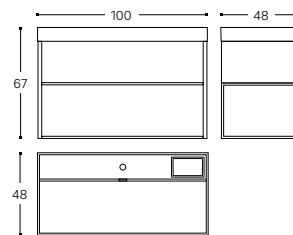

WASHBASIN WITH CABINET WITH LED, POWER SOCKET AND SPEAKERS AND FIXED SHELF*
LAVABO, MUEBLE CON LUZ LED, ENCHUFE Y ALTAVOCES BLUETOOTH Y MÓDULO INFERIOR CON BALDA FIJA*

100 CM

- □ **WJC268M0068631**
- ■ **WJC268M0068637**
- ■ **WJC268M0068641**
- ■ **WJC268M0068632**

INCH 39.4x18.9x26.4