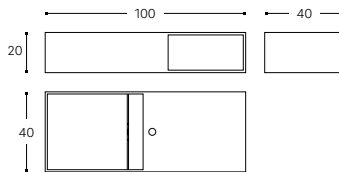

INCH 39.4x15.7x7.9