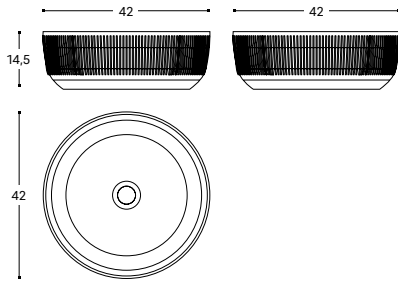

Equilibrium

Design by Edward van Vliet

COUNTERTOP WASHBASIN
LAVABO DE SOBRE-ENCIMERA

WJP077L5502520
RIBS MATTE WHITE-GLOSSY WHITE /
RAYAS BLANCO MATE-BLANCO BRILLO

INCH 16.5x16.5x5.7