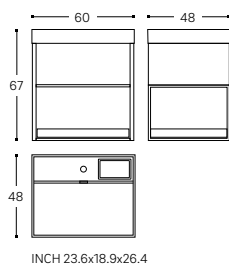

○ ◻ ◻ ◻
WASHBASIN WITH CABINET
AND AUXILIARY UNIT WITH SLIDING SHELF*
LAVABO, MUEBLE Y MÓDULO INFERIOR
CON BALDA DESLIZANTE*
80 CM

- ◻ ◻ **WJC268M0059631**
- ◻ ◻ **WJC268M0059635**
- ◻ ◻ **WJC268M0059637**
- ◻ ◻ **WJC268M0059636**
- ◻ ◻ **WJC268M0059641**
- ◻ ◻ **WJC268M0059632**