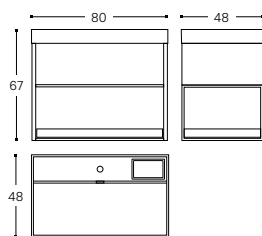

80 CM

- ☐ ◻ ◻ **WJC268M0059640**
- ☐ ◻ ◻ **WJC268M0059647**
- ☐ ◻ ◻ **WJC268M0059644**
- ☐ ◻ ◻ **WJC268M0059648**
- ☐ ◻ ◻ **WJC268M0059639**
- ☐ ◻ ◻ **WJC268M0059633**

INCH 31.5x18.9x26.4