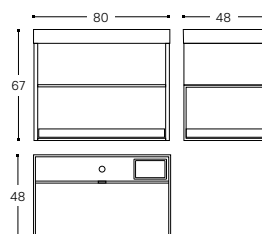

WASHBASIN WITH CABINET WITH LED, POWER SOCKET
AND SPEAKERS AND SLIDING SHELF*
LAVABO, MUEBLE CON LUZ LED, ENCHUFE Y ALTAVOCES
BLUETOOTH Y MÓDULO INFERIOR CON BALDA DESLIZANTE*

80 CM

- **WJC268M0057630**
- **WJC268M0057646**
- **WJC268M0057643**
- **WJC268M0057645**
- **WJC268M0057642**
- **WJC268M0057634**

INCH 31.5x18.9x26.4