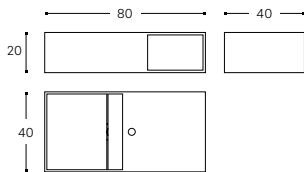

INCH 15.7x7.9x15.7

* NOT COMPATIBLE WITH CONTROL FAUCETS.
* NO COMPATIBLE CON GRIFERÍA CONTROL.

Compact Design by Cosmic Studio

WASHBASIN/STORAGE WITH TRAP
LAVABO/CAJÓN CON SIFÓN

WJC739L1401500

WJC739L1400500
WITHOUT HOLE / SIN AGUJERO