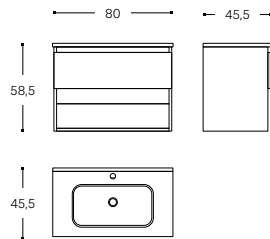

INCH 31.5x18.1x24.2