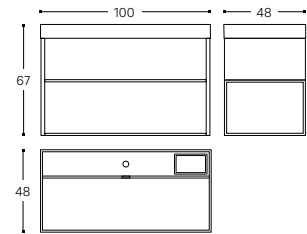

WASHBASIN WITH CABINET WITH LED,
POWER SOCKET AND SPEAKERS AND FIXED SHELF*
LAVABO, MUEBLE CON LUZ LED, ENCHUFE Y ALTAVOCES
BLUETOOTH Y MÓDULO INFERIOR CON BALDA FIJA*

100 CM

- **WJC268M0068630**
- **WJC268M0068643**
- **WJC268M0068642**
- **WJC268M0068634**

INCH 39.4x18.9x26.4