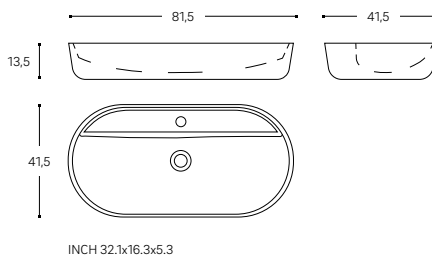

- **WJC780M0182530**
  80 CM / INCH 31.5 GLOSSY WHITE / BLANCO BRILLO
- **WJC780M0182108**
  80 CM / INCH 31.5 BLACK MATT / NEGRO MATE
- **WJC780M0182116**
  80 CM / INCH 31.5 GREEN MATT / VERDE MATE
- **WJC780M0182126**
  80 CM / INCH 31.5 NAVY BLUE MATT / AZUL MARINO MATE
- **WJC780M0182110**
  80 CM / INCH 31.5 CREAM LIGHT FUME MATT /
  CREMA LIGHT FUME MATE

COUNTERTOP WASHBASIN
LAVABO DE SOBRE-ENCIMERA