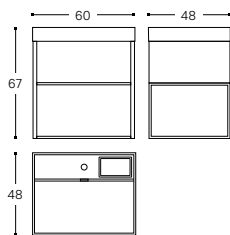

WASHBASIN WITH CABINET WITH LED, POWER SOCKET AND SPEAKERS AND FIXED SHELF*
LAVABO, MUEBLE CON LUZ LED, ENCHUFE Y ALTAVOCES BLUETOOTH Y MÓDULO INFERIOR CON BALDA FIJA*

60 CM

- □ **WJC268M0044631**
- ■ **WJC268M0044637**
- ■ **WJC268M0044641**
- ■ **WJC268M0044632**

INCH 23.6x18.9x26.4