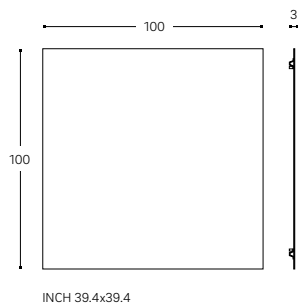

◆
MIRROR
ESPEJO

WJC281A8151000⁽⁴⁾
60 CM / INCH 23.6

WJB005M0005000⁽⁴⁾
80 CM / INCH 31.5

WJC281A8153000⁽⁴⁾
100 CM / INCH 39.4