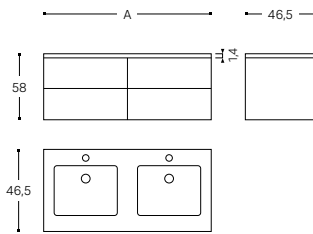

Pure

WITH MOBIUS BLOCK SOLIDMAT WASHBASIN / CON LAVABO SOLIDMAT MOBIUS BLOCK 50 X 11 X 28 CM

4 DRAWERS. DEPTH: 46.5CM
4 CAJONES. PROFUNDIDAD 46,5CM

INCH 31,5 x 22,8 x 18,3

A					
140 CM	C220013297	C220013326	C220013269	C220013351	C220013376
150 CM	C220013298	C220013327	C220013270	C220013352	C220013377
160 CM	C220013299	C220013328	C220013271	C220013353	C220013378
170 CM	C220013300	C220013329	C220013272	C220013354	C220013379
180 CM	C220013301	C220013330	C220013273	C220013355	C220013380
190 CM	C220013303	C220013331	C220013276	C220013356	C220013381
200 CM	C220013304	C220013332	C220013277	C220013357	C220013382