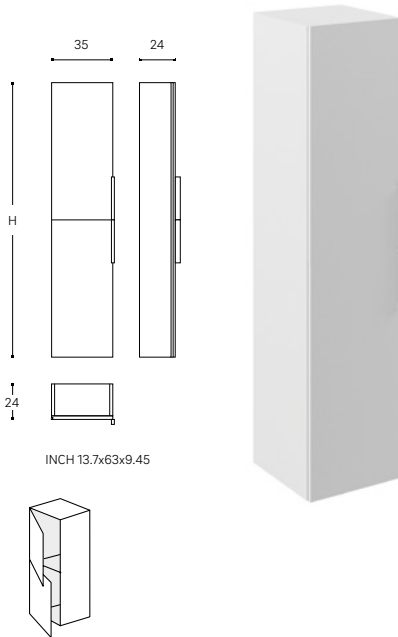

INCH 13.7x63x9.45

COLUMN. DEPTH: 24CM
COLUMNA. PROFUNDIDAD 24CM