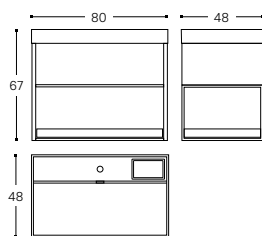

INCH 31.5x18.9x26.4