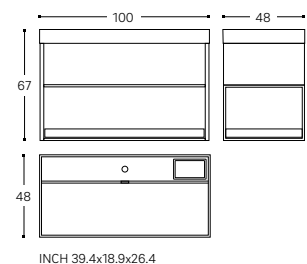

CM * AVAILABLE, UNDER ORDER, WITHOUT HOLE FOR FAUCETS.
* DISPONIBLES, BAJO PEDIDO, SIN AGUJERO PARA GRIFERÍA.