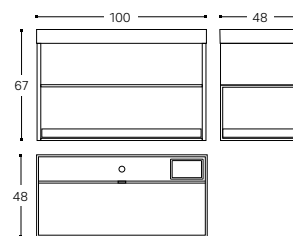

100 CM

- ◻ ◻ **WJC268M0071640**
- ◻ ◻ **WJC268M0071647**
- ◻ ◻ **WJC268M0071644**
- ◻ ◻ **WJC268M0071648**
- ◻ ◻ **WJC268M0071639**
- ◻ ◻ **WJC268M0071633**

INCH 39.4x18.9x26.4

Cabinet with LED and power socket