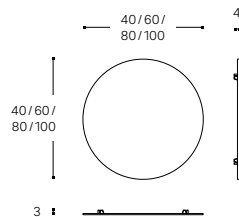

- S **WJB005M0006000**
  40 CM / INCH 15.8
- S **WJB005M0007000**
  60 CM / INCH 23.6
- S **WJB005M0008000**
  80 CM / INCH 31.5
- S **WJB005M0009000**
  100 CM / INCH 39.4

INCH 15.8 / 23.6 / 31.5 / 39.4 / 47.2x31.5

Mirrors and LED wall lamps Espejos y apliques LED

LED WALL LAMP
APLIQUE LED

› IP44 LEDS 1X6W - 4000k "NATURAL WHITE"- INPUT 240v

- S **WJB005A0007001**
  28 CM / INCH 11
- S **WJB005A0008001**
  49,4 CM / INCH 19.4