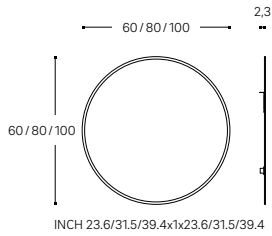

WJC780M0001108
60 CM / INCH 23.6 BLACK MATT / NEGRO MATE

WJC780M0001740
60 CM / INCH 23.6 GOLD MATT / ORO MATE

WJC780M0002108
80 CM / INCH 31.5 BLACK MATT / NEGRO MATE

WJC780M0002740
80 CM / INCH 31.5 GOLD MATT / ORO MATE

WJC780M0003108
100 CM / INCH 39.4 BLACK MATT / NEGRO MATE

WJC780M0003740
100 CM / INCH 39.4 GOLD MATT / ORO MATE

◆
LED LIGHTING MIRROR
ESPEJO CON LUZ LED