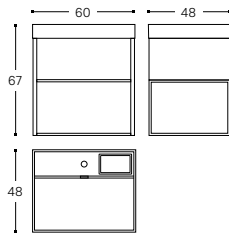

WASHBASIN WITH CABINET WITH LED,
POWER SOCKET AND SPEAKERS AND FIXED SHELF*
LAVABO, MUEBLE CON LUZ LED, ENCHUFE Y ALTAVOCES
BLUETOOTH Y MÓDULO INFERIOR CON BALDA FIJA*

60 CM

- ☐ ☐ **WJC268M0044640**
- ☐ ☒ **WJC268M0044644**
- ☐ ☐ **WJC268M0044639**
- ☐ ☒ **WJC268M0044633**

INCH 23.6x18.9x26.4