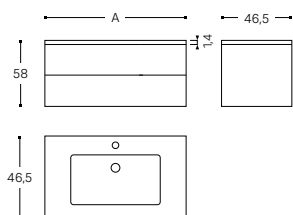

INCH 31,5 x 22,8 x 20,47

MATTE LACQUERED WHITE
LACADO BLANCO MATE
058-058

SOLID WOOD NATURAL OAK-WOOD VENEER NATURAL OAK
MADERA MACIZA ROBLE- MADERA CHAPADA ROBLE
600-200

FOR 3D FRONTS SEE P. 258
FRONTALES 3D VER PG 258