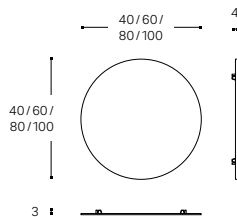

- S **WJB005M0006000**
  40 CM / INCH 15.8
- S **WJB005M0007000**
  60 CM / INCH 23.6
- S **WJB005M0008000**
  80 CM / INCH 31.5
- S **WJB005M0009000**
  100 CM / INCH 39.4

INCH 15.8 / 23.6 / 31.5 / 39.4 / 47.2x31.5

Mirrors and LED wall lamps Espejos y apliques LED

LED WALL LAMP
APLIQUE LED

› IP44 LEDS 1X6W - 4000k "NATURAL WHITE"- INPUT 240v

- S **WJB005A0007001**
  28 CM / INCH 11
- S **WJB005A0008001**
  49,4 CM / INCH 19.4