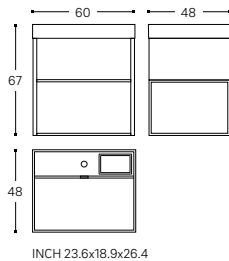

○ ◻ ◻ ◻
WASHBASIN WITH CABINET
AND AUXILIARY UNIT WITH FIXED SHELF*
LAVABO, MUEBLE Y MÓDULO INFERIOR
CON BALDA FIJA*
80 CM

- ◻ ◻ **WJC268M0058631**
- ◻ ◻ **WJC268M0058637**
- ◻ ◻ **WJC268M0058641**
- ◻ ◻ **WJC268M0058632**