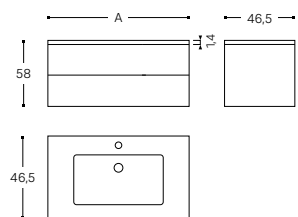

INCH 31,5 x 22,8 x 20,47

2 DRAWERS. DEPTH: 46,5CM
2 CAJONES. PROFUNDIDAD 46,5CM

A					
63 CM	C220012823	C220012824	C220012781	C220012831	C220012827
70 CM	C220012836	C220012837	C220012834	C220012839	C220012838
80 CM	C220012842	C220012845	C220012840	C220012848	C220012847
90 CM	C220012852	C220012854	C220012849	C220012857	C220012855
100 CM	C220012860	C220012863	C220012859	C220012869	C220012868

MATTE LACQUERED BEAVER
LACADO CASTOR MATE
009-009

MATTE LACQUERED COMMODORE GREEN
LACADO VERDE COMODORO MATE
004-004

MATTE LACQUERED WHITE
LACADO BLANCO MATE
058-058

MATTE LACQUERED BEIGE
LACADO BEIGE MATE
007-007

MATTE LACQUERED
LACADO CALDERA MATE
011-011