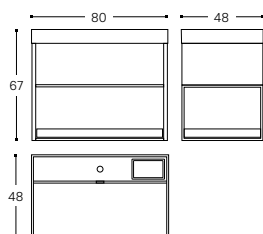

WASHBASIN WITH CABINET WITH LED, POWER SOCKET AND SPEAKERS AND SLIDING SHELF*
LAVABO, MUEBLE CON LUZ LED, ENCHUFE Y ALTAVOCES BLUETOOTH Y MÓDULO INFERIOR CON BALDA DESLIZANTE*

80 CM

- □ **WJC268M0057631**
- □ **WJC268M0057635**
- ■ **WJC268M0057637**
- ■ **WJC268M0057636**
- ■ **WJC268M0057641**
- ■ **WJC268M0057632**

INCH 31.5x18.9x26.4