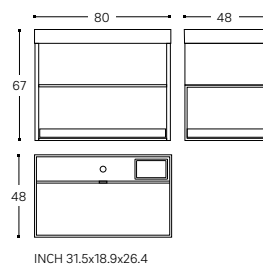

○ ◻ ◻ ◻
WASHBASIN WITH CABINET
AND AUXILIARY UNIT WITH SLIDING SHELF*
LAVABO, MUEBLE Y MÓDULO INFERIOR
CON BALDA DESLIZANTE*
100 CM

- ◻ ◻ **WJC268M0071631**
- ◻ ◻ **WJC268M0071635**
- ◻ ◻ **WJC268M0071637**
- ◻ ◻ **WJC268M0071636**
- ◻ ◻ **WJC268M0071641**
- ◻ ◻ **WJC268M0071632**