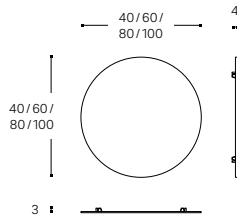

- S **WJB005M0006000**
  40 CM / INCH 15.8
- S **WJB005M0007000**
  60 CM / INCH 23.6
- S **WJB005M0008000**
  80 CM / INCH 31.5
- S **WJB005M0009000**
  100 CM / INCH 39.4

INCH 15.8 / 23.6 / 31.5 / 39.4 / 47.2x31.5

Mirrors and LED wall lamps Espejos y apliques LED

LED WALL LAMP
APLIQUE LED

› IP44 LEDS 1X6W - 4000k "NATURAL WHITE"- INPUT 240v

- S **WJB005A0007001**
  28 CM / INCH 11
- S **WJB005A0008001**
  49,4 CM / INCH 19.4