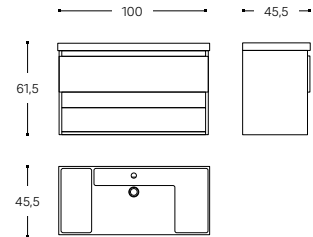

WJB010P1801___
80 CM / INCH 31.5

INCH 31.5x18.1x24.2

1 DRAWER AND 1 DECORATIVE CABINET
WITH TECKSTONE WASHBASIN *
MUEBLE 1 CAJÓN Y 1 DECORATIVO
CON LAVABO TECKSTONE *

WJB010P1001___
100 CM / INCH 39.4

INCH 39.4x18.1x24.2