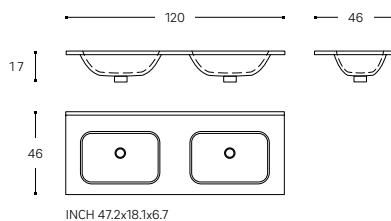

●
BUILT-IN WASHBAIN WIHTOUT TAP HOLE
LAVABO INTEGRADO SIN AGUJERO PARA GRIFERÍA
WJC780M0380530
80 CM / INCH 31.5 GLOSSY WHITE / BLANCO BRILLO

●
BUILT-IN WASHBAIN
LAVABO INTEGRADO
WJC780M2100530
100 CM / INCH 39.4 GLOSSY WHITE / BLANCO BRILLO
WJC780M2100108
100 CM / INCH 39.4 BLACK MATT / NEGRO MATE
WJC780M2100116
100 CM / INCH 39.4 GREEN MATT / VERDE MATE
WJC780M2100126
100 CM / INCH 39.4 NAVY BLUE MATT / AZUL MARINO MATE
WJC780M2100110
100 CM / INCH 39.4 CREAM LIGHT FUME MATT / CREMA LIGHT FUME MATE

●
BUILT-IN WASHBAIN WIHTOUT TAP HOLE
LAVABO INTEGRADO SIN AGUJERO PARA GRIFERÍA
WJC780M3100530
100 CM / INCH 39.4 GLOSSY WHITE / BLANCO BRILLO

●
BUILT-IN WASHBAIN WIHTOUT TAP HOLE
LAVABO INTEGRADO SIN AGUJERO PARA GRIFERÍA
WJC780M3120530
120 CM / INCH 47.2 GLOSSY WHITE / BLANCO BRILLO