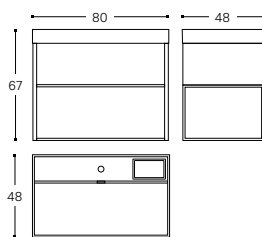

80 CM

- ☐ ◻ ◻ **WJC268M0058640**
- ☐ ◻ ◻ **WJC268M0058644**
- ☐ ◻ ◻ **WJC268M0058639**
- ☐ ◻ ◻ **WJC268M0058633**

INCH 31.5x18.9x26.4