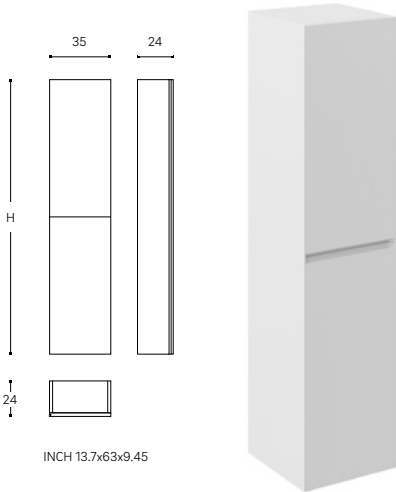

INCH 13,7x6,3x9,45