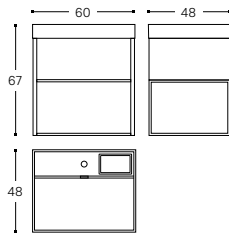

WASHBASIN WITH CABINET WITH LED,
POWER SOCKET AND SPEAKERS AND FIXED SHELF*
LAVABO, MUEBLE CON LUZ LED, ENCHUFE Y ALTAVOCES
BLUETOOTH Y MÓDULO INFERIOR CON BALDA FIJA*

60 CM

- **WJC268M0044630**
- **WJC268M0044643**
- **WJC268M0044642**
- **WJC268M0044634**

INCH 23.6x18.9x26.4