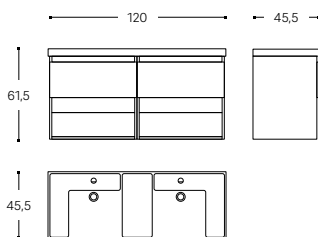

INCH 47.2x18.1x24.2

CABINET 4 SHELVES
ARMARIO 4 ESTANTES

THE CABINET INCLUDES 4 SHELVES. REVERSIBLE DOOR.
EL ARMARIO INCLUYE 4 ESTANTES. PUERTA REVERSIBLE.

WJB010M0005___