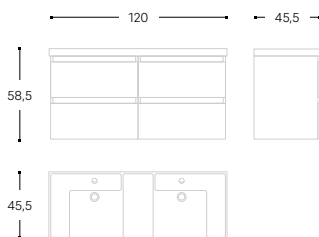

INCH 47.2x18.1x24.2

**CABINET 4 SHELVES
ARMARIO 4 ESTANTES**
THE CABINET INCLUDES 4 SHELVES. REVERSIBLE DOOR.
EL ARMARIO INCLUYE 4 ESTANTES. PUERTA REVERSIBLE.

WJB010M0005___