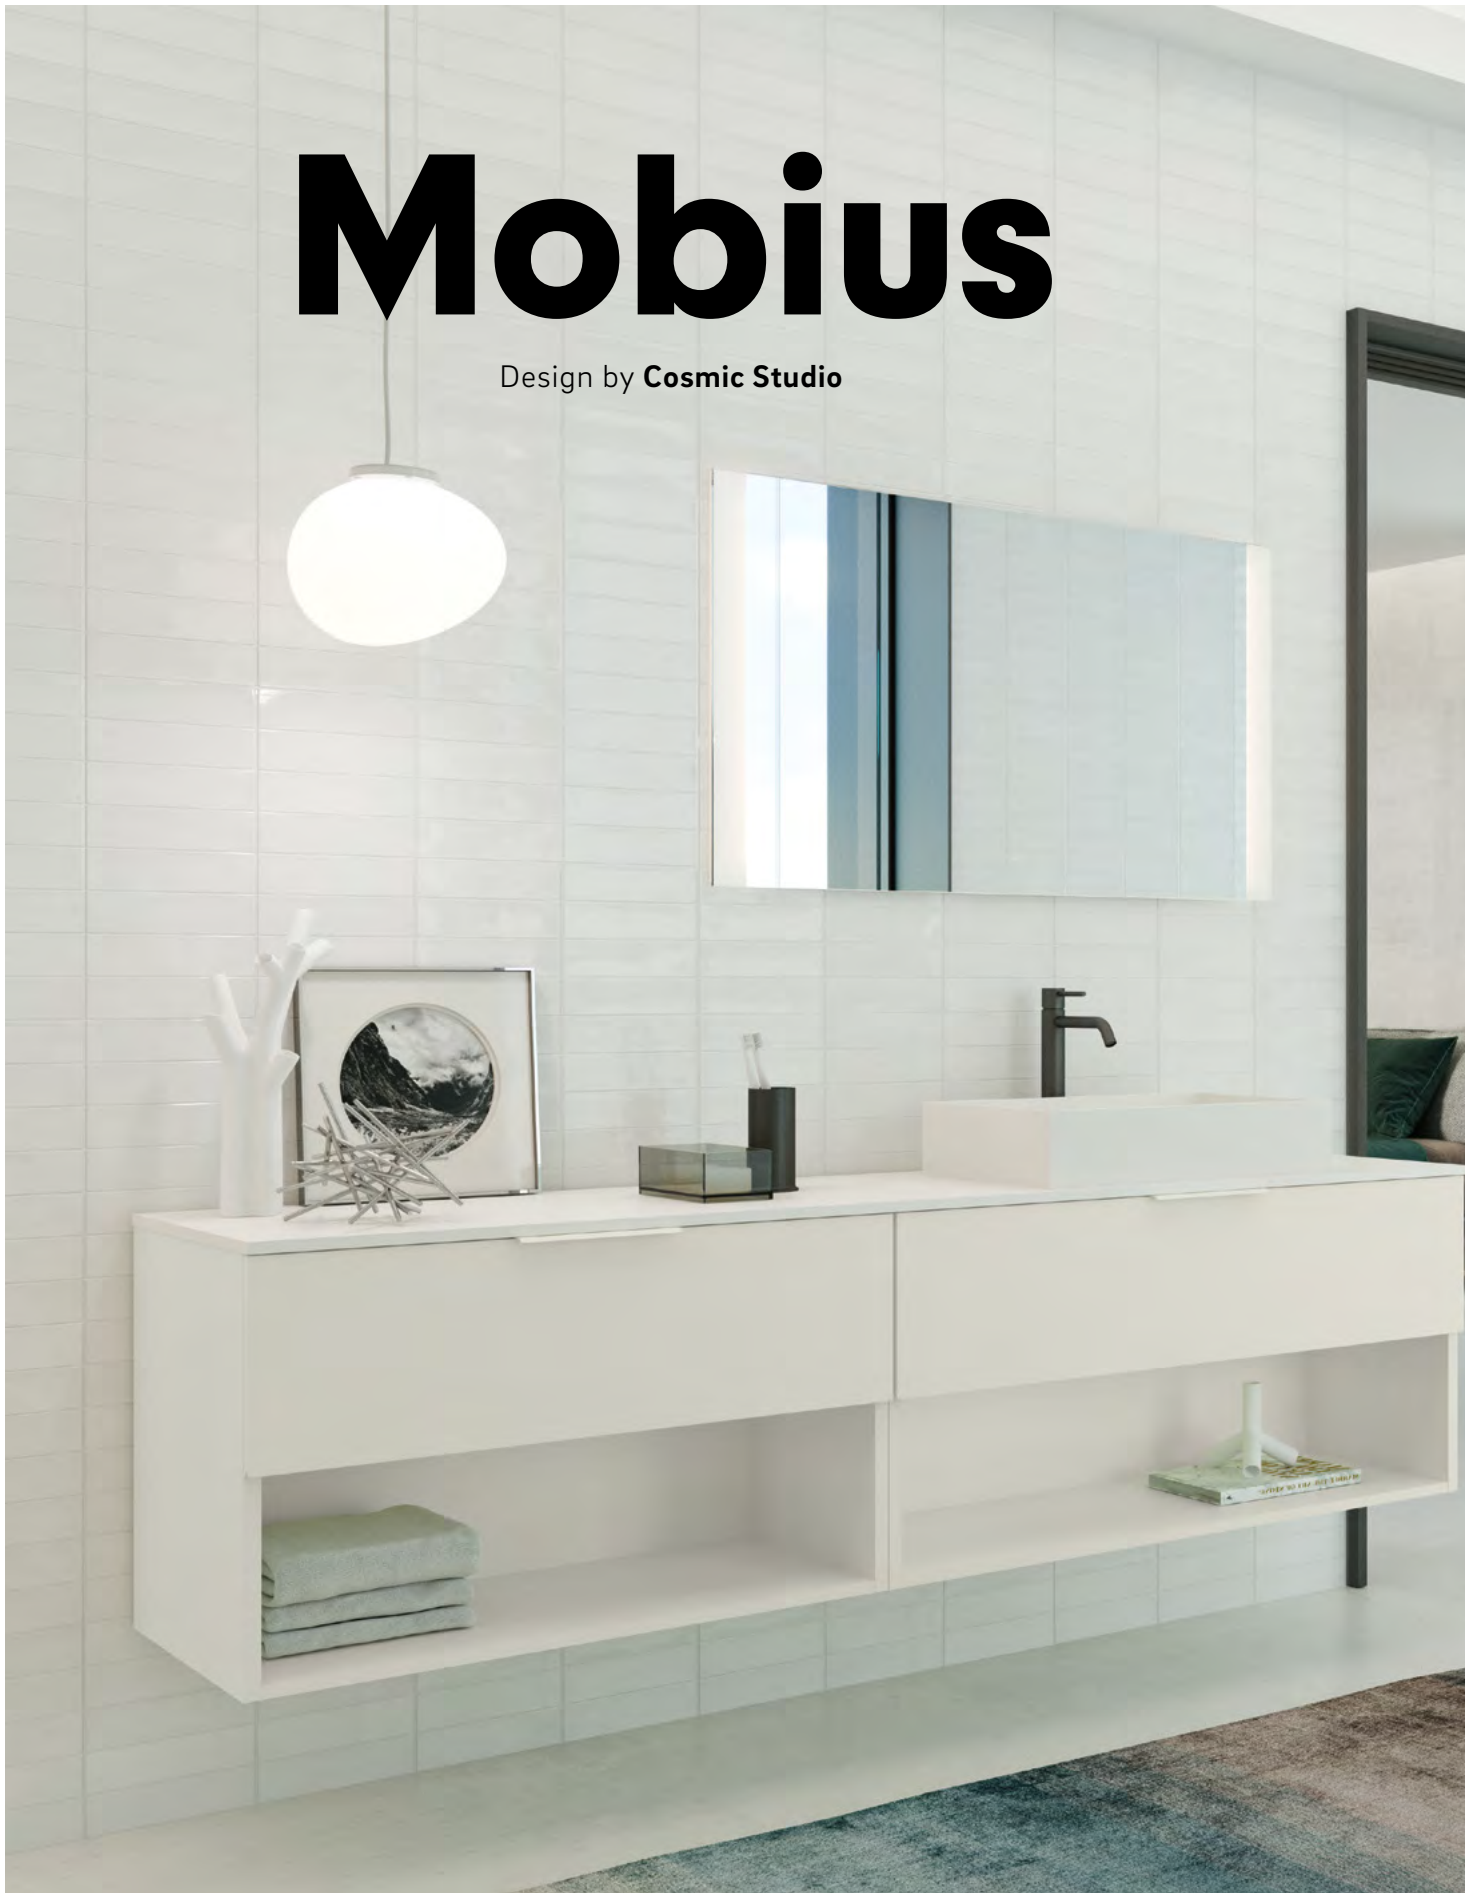

INCH 21.7x4.7x31.5

Mobius

Design by **Cosmic Studio**

Mobius

Design by Cosmic Studio

Basic Square Basic Cuadrado

REFERENCE
REFERENCIA

WJC281A8144000