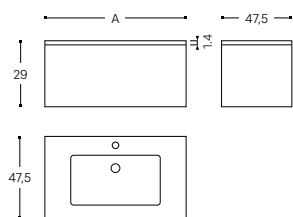

Mobius Frame

SOFT CLOSE
SOFT CLOSE

PULL
ARRASTRE

VISIBLE STRUCTURE
ESTRUCTURA VISTA

INTEGRATED HANDLE
TIRADOR INTEGRADO

INCH 31,5 x 11,4 x 18,3

1 DRAWER. DEPTH: 47,5CM
1 CAJÓN. PROFUNDIDAD 47,5CM

A					
63 CM	C220013845	C220013852	C220013835	C220013862	C220013870
70 CM	C220013846	C220013854	C220013836	C220013864	C220013871
80 CM	C220013847	C220013855	C220013840	C220013865	C220013872
90 CM	C220013848	C220013856	C220013841	C220013866	C220013874
100 CM	C220013849	C220013858	C220013842	C220013867	C220013875
110 CM	C220013850	C220013859	C220013843	C220013868	C220013876
120 CM	C220013851	C220013860	C220013844	C220013869	C220013877