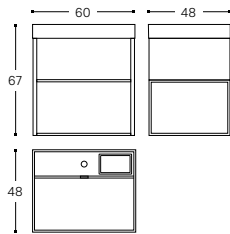

WASHBASIN WITH CABINET WITH LED AND POWER SOCKET AND FIXED SHELF*
LAVABO, MUEBLE CON LUZ LED Y ENCHUFE Y MÓDULO INFERIOR CON BALDA FIJA*

60 CM

- ☐ ☐ **WJC268M0042640**
- ☐ ☒ **WJC268M0042644**
- ☐ ☒ **WJC268M0042639**
- ☐ ☒ **WJC268M0042633**

INCH 23.6x18.9x26.4