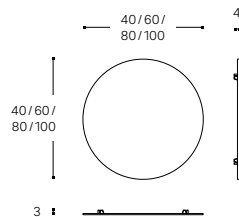

- WJB005M0006000
  40 CM / INCH 15.8
- WJB005M0007000
  60 CM / INCH 23.6
- WJB005M0008000
  80 CM / INCH 31.5
- WJB005M0009000
  100 CM / INCH 39.4

INCH 15.8 / 23.6 / 31.5 / 39.4 / 47.2x31.5

Mirrors and LED wall lamps Espejos y apliques LED

LED WALL LAMP
APLIQUE LED

IP44 LEDS 1X6W - 4000k "NATURAL WHITE"- INPUT 240v

- WJB005A0007001
  28 CM / INCH 11
- WJB005A0008001
  49,4 CM / INCH 19.4