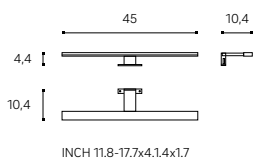

LED WALL LAMP
APLIQUE LED

(LEDS CII IP44 1X4,8W 110-230V 4000K)

- **WJC268A0091001**
  45 CM
- **WJC268A0091065**
  45 CM
- **WJC268A0091036**
  45 CM