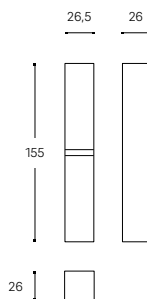

INCH 10.4x10.2x61

LEGS SET x2
CONJUNTO PATAS x2

WJB010M0040001