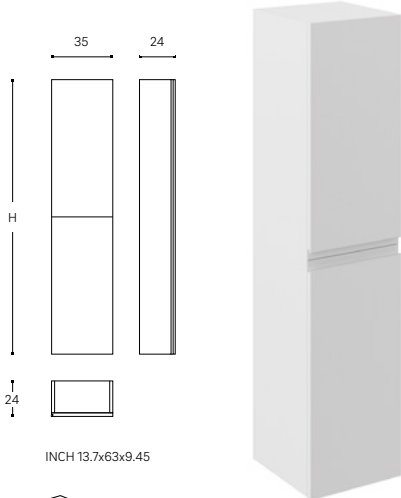

INCH 13,7x6,3x9,45