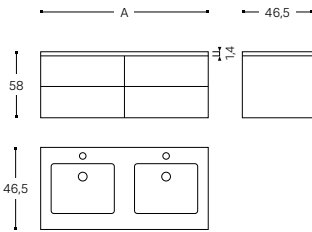

Side

WITH MOBIUS BLOCK SOLIDMAT WASHBASIN / CON LAVABO SOLIDMAT MOBIUS BLOCK 50 X 11 X 28 CM

4 DRAWERS. DEPTH: 46.5CM
4 CAJONES. PROFUNDIDAD 46,5CM

INCH 31,5 x 22,8 x 18,3