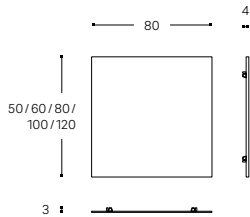

WJB010M0040001

INCH 2.2x2.2x7.9

* VALVE AND TRAP NOT INCLUDED
* VÁLVULA Y SIFÓN NO INCLUIDOS

ALTA DISPONIBILIDAD.
HIGH AVAILABILITY.

MIRROR
ESPEJO

- WJB005M0004000
50 CM / INCH 19.7
- WJB005M0001000
60 CM / INCH 23.6
- WJB005M0002000
80 CM / INCH 31.5
- WJB005M0003000
100 CM / INCH 39.4
- WJB005M0005000
120 CM / INCH 47.2