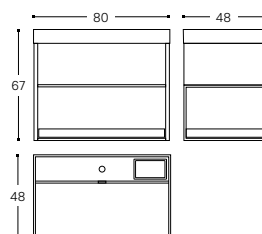

- ◻ ◻ **WJC268M0059630**
- ◻ ◻ **WJC268M0059646**
- ◻ ◻ **WJC268M0059643**
- ◻ ◻ **WJC268M0059645**
- ◻ ◻ **WJC268M0059642**
- ◻ ◻ **WJC268M0059634**

INCH 31.5x18.9x26.4