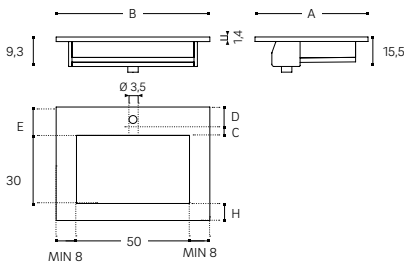

Integrated washbasins

Lavabos integrados

MOBIUS STONE
MOBIUS STONE
50x15.5x30 CM
WJM0MA0008