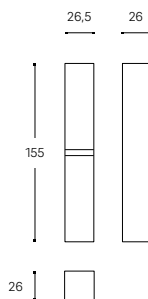

INCH 10.4x10.2x61

**LEGS SET x2
CONJUNTO PATAS x2**
WJB010M0040001