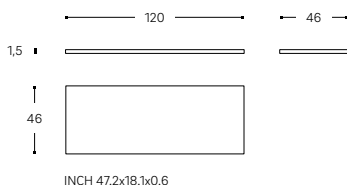

WJC780M1100126
100 CM / INCH 39.4 NAVY BLUE MATT / AZUL MARINO MATE

WJC780M1100110
100 CM / INCH 39.4 CREAM LIGHT FUME MATT /
CREMA LIGHT FUME MATE

INCH 39.4x18.1x0.6

COUNTERTOP
ENCIMERA

- WJC780M1120108**
120 CM / INCH 47.2 BLACK MATT / NEGRO MATE
- WJC780M1120102**
120 CM / INCH 47.2 WHITE MATT / BLANCO MATE
- WJC780M1120116**
120 CM / INCH 47.2 GREEN MATT / VERDE MATE
- WJC780M1120126**
120 CM / INCH 47.2 NAVY BLUE MATT / AZUL MARINO MATE
- WJC780M1120110**
120 CM / INCH 47.2 CREAM LIGHT FUME MATT /
CREMA LIGHT FUME MATE