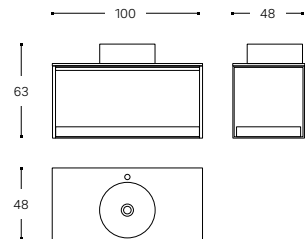

INCH 39.4x18.9x24.8

* NOT COMPATIBLE WITH CONTROL OR FLOW FAUCETS.
* NO COMPATIBLE CON LAS GRIFERÍAS CONTROL Y FLOW.