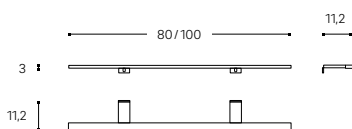

INCH 23.6x18.9x24.8