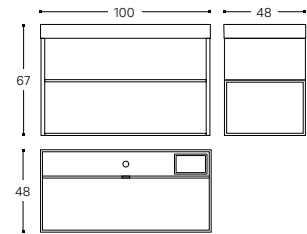

WASHBASIN WITH CABINET WITH LED,
POWER SOCKET AND SPEAKERS AND FIXED SHELF*
LAVABO, MUEBLE CON LUZ LED, ENCHUFE Y ALTAVOCES
BLUETOOTH Y MÓDULO INFERIOR CON BALDA FIJA*

100 CM

- ☐ ☐ **WJC268M0068640**
- ☐ ☒ **WJC268M0068644**
- ☐ ☐ **WJC268M0068639**
- ☐ ☒ **WJC268M0068633**

INCH 39.4x18.9x26.4