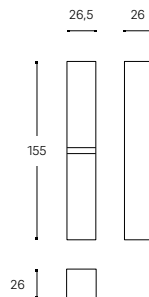

INCH 10.4x10.2x61

LEGS SET x2
CONJUNTO PATAS x2

WJB010M0040001