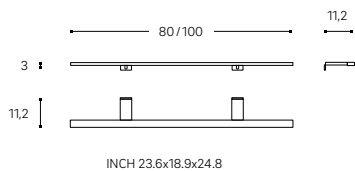

ALTA DISPONIBILIDAD.
HIGH AVAILABILITY.

LED WALL LAMP
APLIQUE LED

(LEDS CII IP44 1X4,8W 110-230V 4000K)

- **WJC268A0091001**
  45 CM
- **WJC268A0091065**
  45 CM
- **WJC268A0091036**
  45 CM

LED WALL LAMP
APLIQUE LED

> IP44 LEDS 1X6W - 4000k "NATURAL WHITE"- INPUT 240v

- S **WJB005A0007001**
  28 CM / INCH 11
- S **WJB005A0008001**
  49,4 CM / INCH 19.4

LED WALL LAMP
APLIQUE LED

> IP44 LEDS 1X6W - 4000k "NATURAL WHITE"- INPUT 240v

- **WJB005A0014001**
  80 CM / INCH 31.5
- **WJB005A0015001**
  100 CM / INCH 39.4