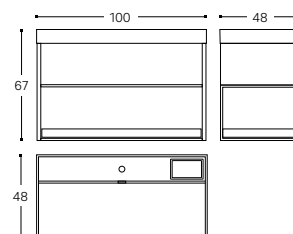

100 CM

- □ **WJC268M0069631**
- □ **WJC268M0069635**
- ■ **WJC268M0069637**
- ■ **WJC268M0069636**
- ■ **WJC268M0069641**
- ■ **WJC268M0069632**

INCH 39.4x18.9x26.4

The Grid

Design by Ricard Ferrer

Cabinet basic Mueble basic