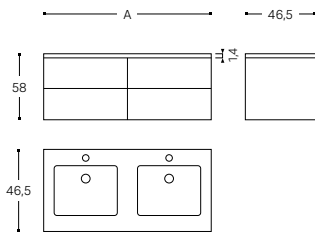

Rim

WITH MOBIUS BLOCK SOLIDMAT WASHBASIN / CON LAVABO SOLIDMAT MOBIUS BLOCK
50 X 11 X 28 CM

4 DRAWERS. DEPTH: 46.5CM
4 CAJONES. PROFUNDIDAD 46,5CM

INCH 31,5 x 22,8 x 18,3