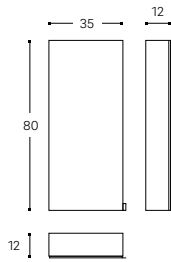

INCH 13.8x4.7x31.5