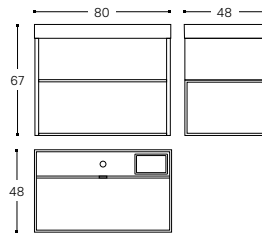

WASHBASIN WITH CABINET WITH LED AND POWER SOCKET AND FIXED SHELF*
LAVABO, MUEBLE CON LUZ LED Y ENCHUFE Y MÓDULO INFERIOR CON BALDA FIJA*

80 CM

- □ **WJC268M0054631**
- ■ **WJC268M0054637**
- ■ **WJC268M0054641**
- ■ **WJC268M0054632**

INCH 31.5x18.9x26.4