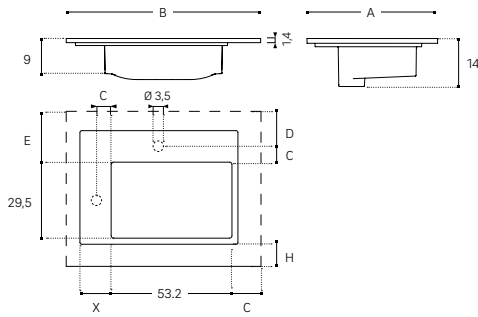

Integrated washbasins

Lavabos integrados

MOBIUS MONDRIAN LARGE BOWL
MOBIUS MONDRIAN SENO GRANDE

53.2x14x29.5 CM

WJMOMN002

INCH 20,94 x 5,51 x 11,6

FLOATING WASHBASIN*
CON FALDÓN*