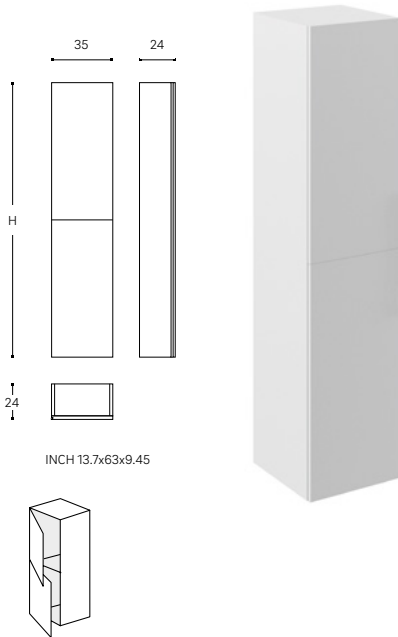

Pure

WITH MOBIUS BLOCK SOLIDMAT WASHBASIN / CON LAVABO SOLIDMAT MOBIUS BLOCK 50 X 11 X 28 CM

4 DRAWERS. DEPTH: 46.5CM
4 CAJONES. PROFUNDIDAD 46,5CM

INCH 31,5 x 22,8 x 18,3

A					
140 CM	C220013297	C220013326	C220013269	C220013351	C220013376
150 CM	C220013298	C220013327	C220013270	C220013352	C220013377
160 CM	C220013299	C220013328	C220013271	C220013353	C220013378
170 CM	C220013300	C220013329	C220013272	C220013354	C220013379
180 CM	C220013301	C220013330	C220013273	C220013355	C220013380
190 CM	C220013303	C220013331	C220013276	C220013356	C220013381
200 CM	C220013304	C220013332	C220013277	C220013357	C220013382