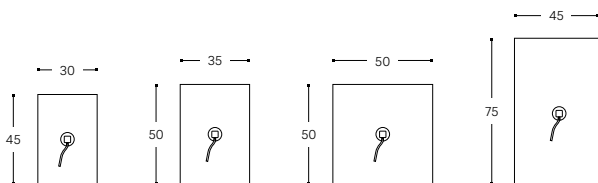

△
HEATING FOILS FOR MIRRORS
PLACA ANTIVAHO

WJC341R0031000
30x45 CM / INCH 11.8x17.7

WJC341R0032000
35x50 CM / INCH 13.8x19.7

WJC341R0033000
50x50 CM / INCH 19.7x19.7

WJC341R0034000
45x75 CM / INCH 17.7x29.5