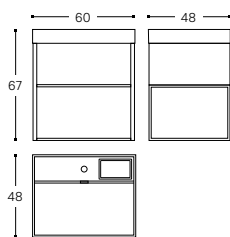

60 CM

- ☐ ◻ ◻ **WJC268M0046640**
- ☐ ◻ ◻ **WJC268M0046644**
- ☐ ◻ ◻ **WJC268M0046639**
- ☐ ◻ ◻ **WJC268M0046633**

INCH 23.6x18.9x26.4