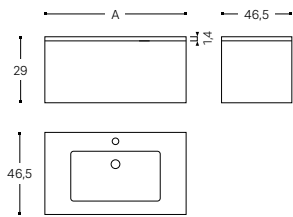

Mobius Pure

SOFT CLOSE
SOFT CLOSE

PUSH
PUSH

CONCEALED STRUCTURE
ESTRUCTURA OCULTA

FOR 3D FRONTS SEE P. 84
FRONTALES 3D VER PG 84

INCH 31,5 x 11,4 x 18,3

1 DRAWER. DEPTH: 46,5CM
1 CAJÓN. PROFUNDIDAD 46,5CM

A					
63 CM	C220013282	C220013312	C220013253	C220013337	C220013362
70 CM	C220013283	C220013313	C220013254	C220013338	C220013363
80 CM	C220013284	C220013314	C220013255	C220013339	C220013364
90 CM	C220013285	C220013315	C220013256	C220013340	C220013365
100 CM	C220013286	C220013316	C220013257	C220013341	C220013366
110 CM	C220013287	C220013317	C220013258	C220013342	C220013367
120 CM	C220013288	C220013318	C220013259	C220013343	C220013368