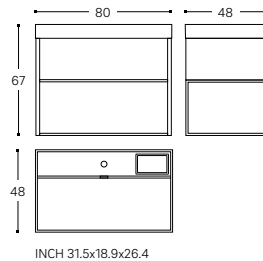

○ ◻ ◻ ◻
WASHBASIN WITH CABINET
AND AUXILIARY UNIT WITH FIXED SHELF*
LAVABO, MUEBLE Y MÓDULO INFERIOR
CON BALDA FIJA*
100 CM

- ◻ ◻ **WJC268M0070631**
- ◻ ◻ **WJC268M0070637**
- ◻ ◻ **WJC268M0070641**
- ◻ ◻ **WJC268M0070632**