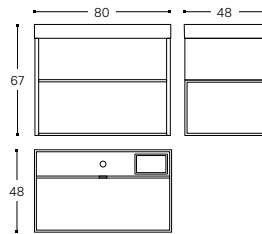

WASHBASIN WITH CABINET WITH LED,
POWER SOCKET AND SPEAKERS AND FIXED SHELF*
LAVABO, MUEBLE CON LUZ LED, ENCHUFE Y ALTAVOCES
BLUETOOTH Y MÓDULO INFERIOR CON BALDA FIJA*

80 CM

- **WJC268M0056630**
- **WJC268M0056643**
- **WJC268M0056642**
- **WJC268M0056634**

INCH 31.5x18.9x26.4