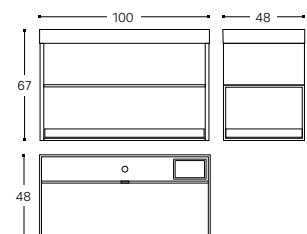

WASHBASIN WITH CABINET WITH LED, POWER SOCKET
AND SPEAKERS AND SLIDING SHELF*
LAVABO, MUEBLE CON LUZ LED, ENCHUFE Y ALTAVOCES
BLUETOOTH Y MÓDULO INFERIOR CON BALDA DESLIZANTE*

100 CM

- **WJC268M0069630**
- **WJC268M0069646**
- **WJC268M0069643**
- **WJC268M0069645**
- **WJC268M0069642**
- **WJC268M0069634**