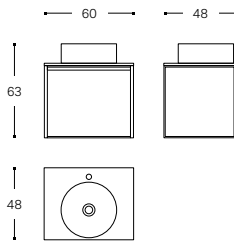

INCH 23.6x18.9x24.8