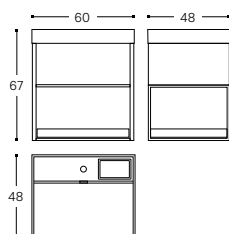

WASHBASIN WITH CABINET WITH LED AND POWER SOCKET AND SLIDING SHELF*
LAVABO, MUEBLE CON LUZ LED Y ENCHUFE Y MÓDULO INFERIOR CON BALDA DESLIZANTE*

60 CM

- □ **WJC268M0043631**
- □ **WJC268M0043635**
- ■ **WJC268M0043637**
- ■ **WJC268M0043636**
- ■ **WJC268M0043641**
- ■ **WJC268M0043632**

INCH 23.6x18.9x26.4