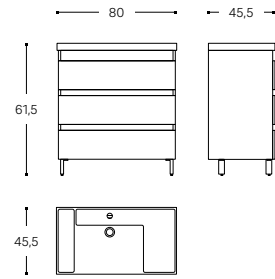

WJB010P0801___
80 CM / INCH 31.5

INCH 31.5x18.1x24.2

CABINET 3 DRAWERS
WITH LEGS WITH TECKSTONE WASHBASIN*
MUEBLE 3 CAJONES
CON PATAS CON LAVABO TECKSTONE*

WJB010P3801___
80 CM / INCH 31.5

INCH 31.5x18.1x24.2