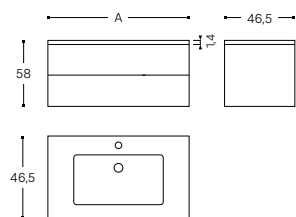

Mobius Rim

SOFT CLOSE
SOFT CLOSE

PULL
ARRASTRE

CONCEALED STRUCTURE
ESTRUCTURA OCULTA

DRAWER FINGER SLOTS
UÑEROS CAJONES

INCH 31,5 x 11,4 x 18,3

1 DRAWER. DEPTH: 46,5CM
1 CAJÓN. PROFUNDIDAD 46,5CM

A					
63 CM	C220013138	C220013139	C220013136	C220013141	C220013140
70 CM	C220013145	C220013146	C220013143	C220013142	C220013147
80 CM	C220013150	C220013151	C220013149	C220013152	C220013148
90 CM	C220013155	C220013156	C220013154	C220013153	C220013157
100 CM	C220013161	C220013162	C220013160	C220013163	C220013158
110 CM	C220013166	C220013167	C220013165	C220013164	C220013168
120 CM	C220013171	C220013172	C220013170	C220013173	C220013169