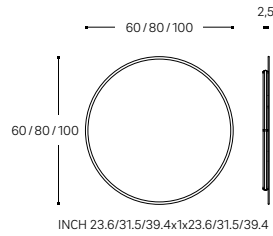

WJC780M0004108
60 CM / INCH 23.6 BLACK MATT / NEGRO MATE

WJC780M0004740
60 CM / INCH 23.6 GOLD MATT / ORO MATE

WJC780M0005108
80 CM / INCH 31.5 BLACK MATT / NEGRO MATE

WJC780M0005740
80 CM / INCH 31.5 GOLD MATT / ORO MATE

WJC780M0006108
100 CM / INCH 39.4 BLACK MATT / NEGRO MATE

WJC780M0006740
100 CM / INCH 39.4 GOLD MATT / ORO MATE