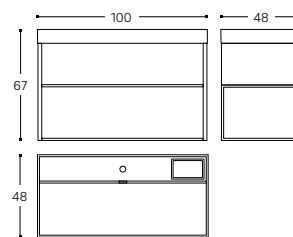

100 CM

- ☐ ◻ ◻ **WJC268M0070640**
- ☐ ◻ ◻ **WJC268M0070644**
- ☐ ◻ ◻ **WJC268M0070639**
- ☐ ◻ ◻ **WJC268M0070633**

INCH 39.4x18.9x26.4