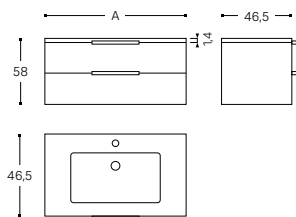

INCH 31,5 x 22,8 x 20,47

MATTE LACQUERED WHITE
LACADO BLANCO MATE
058-058

SOLID WOOD NATURAL OAK-WOOD VENEER NATURAL OAK
MADERA MACIZA ROBLE-MADERA CHAPADA ROBLE
600-200

FOR 3D FRONTS SEE P. 258
FRONTALES 3D VER PG 258