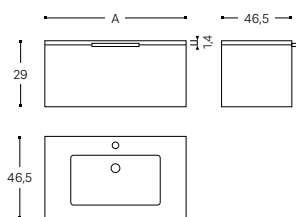

INCH 31,5 x 11,4 x 18,3