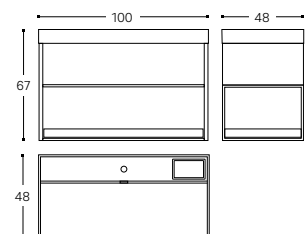

- ◻ ◻ **WJC268M0071630**
- ◻ ◻ **WJC268M0071646**
- ◻ ◻ **WJC268M0071643**
- ◻ ◻ **WJC268M0071645**
- ◻ ◻ **WJC268M0071642**
- ◻ ◻ **WJC268M0071634**