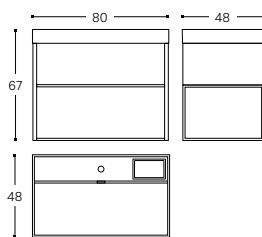

INCH 31.5x18.9x26.4