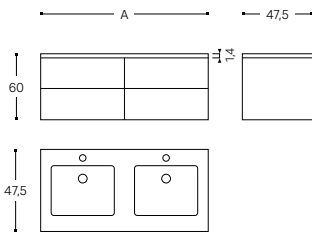

Frame

WITH MOBIUS BLOCK SOLIDMAT WASHBASIN / CON LAVABO SOLIDMAT MOBIUS BLOCK
50 X 11 X 28 CM

4 DRAWERS. DEPTH: 47.5CM
4 CAJONES. PROFUNDIDAD 47,5CM

INCH 31,5 x 22,8 x 18,3

A

140 CM	C220013904	C220013903	C220013838	C220013902	C220013905
150 CM	C220013908	C220013909	C220013886	C220013907	C220013906
160 CM	C220013911	C220013910	C220013887	C220013912	C220013913
170 CM	C220013916	C220013917	C220013888	C220013915	C220013914
180 CM	C220013919	C220013918	C220013890	C220013920	C220013921
190 CM	C220013924	C220013925	C220013891	C220013923	C220013922
200 CM	C220013927	C220013926	C220013894	C220013928	C220013929