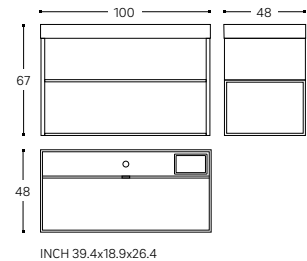

○ ◻ ◻ ◻
WASHBASIN WITH CABINET
AND AUXILIARY UNIT WITH SLIDING SHELF*
LAVABO, MUEBLE Y MÓDULO INFERIOR
CON BALDA DESLIZANTE*
60 CM

- ◻ ◻ **WJC268M0047631**
- ◻ ◻ **WJC268M0047635**
- ◻ ◻ **WJC268M0047637**
- ◻ ◻ **WJC268M0047636**
- ◻ ◻ **WJC268M0047641**
- ◻ ◻ **WJC268M0047632**