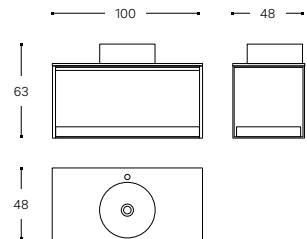

INCH 39.4x18.9x24.8

* NOT COMPATIBLE WITH CONTROL OR FLOW FAUCETS.
* NO COMPATIBLE CON LAS GRIFERÍAS CONTROL Y FLOW.