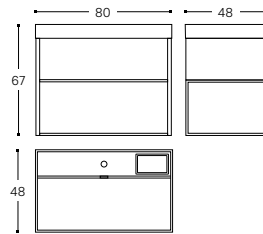

WASHBASIN WITH CABINET WITH LED,
POWER SOCKET AND SPEAKERS AND FIXED SHELF*
LAVABO, MUEBLE CON LUZ LED, ENCHUFE Y ALTAVOCES
BLUETOOTH Y MÓDULO INFERIOR CON BALDA FIJA*

80 CM

- ☐ ☐ **WJC268M0056640**
- ☐ ☒ **WJC268M0056644**
- ☐ ☐ **WJC268M0056639**
- ☐ ☒ **WJC268M0056633**

INCH 31.5x18.9x26.4