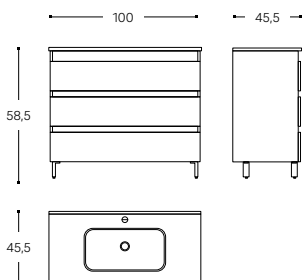

INCH 39.4x18.1x24.2

WJB010M0005____