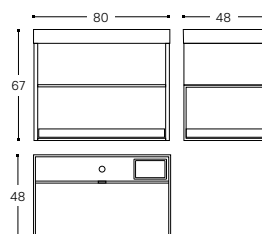

WASHBASIN WITH CABINET WITH LED AND POWER SOCKET AND SLIDING SHELF*
LAVABO, MUEBLE CON LUZ LED Y ENCHUFE Y MÓDULO INFERIOR CON BALDA DESLIZANTE*

80 CM

- □ **WJC268M0055631**
- □ **WJC268M0055635**
- ■ **WJC268M0055637**
- ■ **WJC268M0055636**
- ■ **WJC268M0055641**
- ■ **WJC268M0055632**

INCH 31.5x18.9x26.4