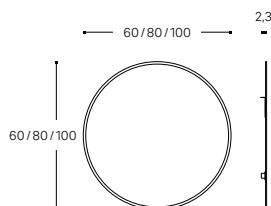

INCH 23.6/31.5/39.4x1x23.6/31.5/39.4