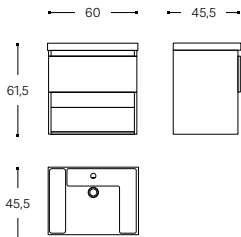

(120 CM / INCH 47.2)

WJB010P2100___

1 DRAWER AND 1 DECORATIVE CABINET
WITH TECKSTONE WASHBASIN *
MUEBLE 1 CAJÓN Y 1 DECORATIVO
CON LAVABO TECKSTONE *

WJB010P0601___
60 CM / INCH 23.6

INCH 23.6x18.1x24.2

1 DRAWER AND 1 DECORATIVE CABINET
WITH TECKSTONE WASHBASIN *
MUEBLE 1 CAJÓN Y 1 DECORATIVO
CON LAVABO TECKSTONE *