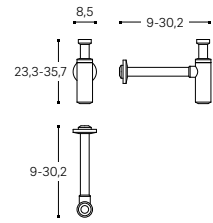

WJC268L1002500
60 CM

WJC268L1402500
80 CM

WJC268L1802500
100 CM

INCH 23.6/31.5/39.4x18.9x7.9

TRAP
SIFÓN

WJC341R0590000
CHROME / CROMO

WJC341R0791000
WHITE / BLANCO

WJC341R0792000
BLACK / NEGRO