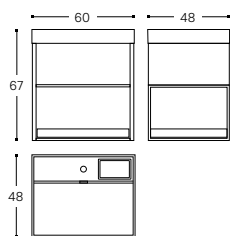

INCH 23.6x18.9x26.4