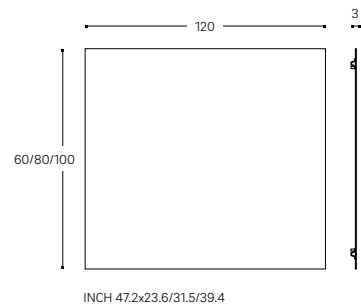

WJC281A8150000⁽⁴⁾
100 CM / INCH 39.4x39.4

WJC281A8151000⁽⁴⁾
60 CM / INCH 23.6

WJB005M0005000⁽⁴⁾
80 CM / INCH 31.5

WJC281A8153000⁽⁴⁾
100 CM / INCH 39.4

△
HEATING FOILS FOR MIRRORS
PLACA ANTIVAHO

WJC341R0031000
30x45 CM / INCH 11.8x17.7

WJC341R0032000
35x50 CM / INCH 13.8x19.7

WJC341R0033000
50x50 CM / INCH 19.7x19.7

WJC341R0034000
45x75 CM / INCH 17.7x29.5

(4) WE RECOMMEND HEATING FOILS FOR MIRRORS
RECOMENDAMOS PLACA ANTIVAHO
REF. WJC341R0034000