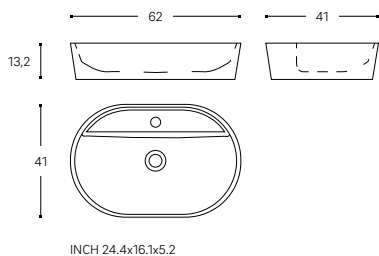

- **WJC780M0162530**
  60 CM / INCH 23.6 GLOSSY WHITE / BLANCO BRILLO
- **WJC780M0162108**
  60 CM / INCH 23.6 BLACK MATT / NEGRO MATE
- **WJC780M0162116**
  60 CM / INCH 23.6 GREEN MATT / VERDE MATE
- **WJC780M0162126**
  60 CM / INCH 23.6 NAVY BLUE MATT / AZUL MARINO MATE
- **WJC780M0162110**
  60 CM / INCH 23.6 CREAM LIGHT FUME MATT /
  CREMA LIGHT FUME MATE

COUNTERTOP WASHBASIN
LAVABO DE SOBRE-ENCIMERA