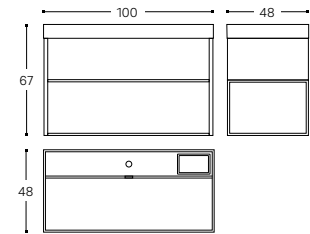

WASHBASIN WITH CABINET WITH LED AND POWER SOCKET AND FIXED SHELF*
LAVABO, MUEBLE CON LUZ LED Y ENCHUFE Y MÓDULO INFERIOR CON BALDA FIJA*

100 CM

- ☐ ☐ **WJC268M0066640**
- ☐ ☒ **WJC268M0066644**
- ☐ ☒ **WJC268M0066639**
- ☐ ☒ **WJC268M0066633**

INCH 39.4x18.9x26.4