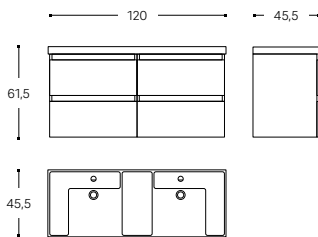

INCH 47.2x18.1x24.2

WJB010M0005___