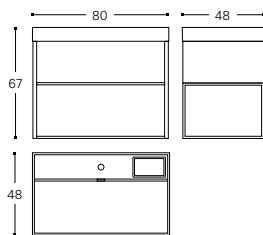

WASHBASIN WITH CABINET WITH LED, POWER SOCKET AND SPEAKERS AND FIXED SHELF*
LAVABO, MUEBLE CON LUZ LED, ENCHUFE Y ALTAVOCES BLUETOOTH Y MÓDULO INFERIOR CON BALDA FIJA*

80 CM

- □ **WJC268M0056631**
- ■ **WJC268M0056637**
- ■ **WJC268M0056641**
- ■ **WJC268M0056632**

INCH 31.5x18.9x26.4