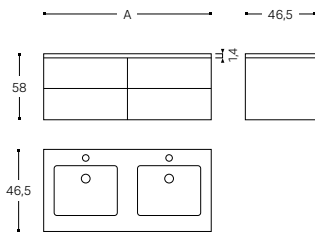

Concept V

WITH MOBIUS BLOCK SOLIDMAT WASHBASIN / CON LAVABO SOLIDMAT MOBIUS BLOCK
50 X 11 X 28 CM

4 DRAWERS. DEPTH: 46.5CM
4 CAJONES. PROFUNDIDAD 46,5CM

INCH 31,5 x 22,8 x 18,3