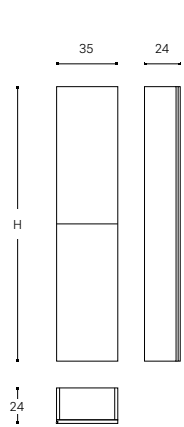

Frame

WITH MOBIUS BLOCK SOLIDMAT WASHBASIN / CON LAVABO SOLIDMAT MOBIUS BLOCK
50 X 11 X 28 CM

4 DRAWERS. DEPTH: 47.5CM
4 CAJONES. PROFUNDIDAD 47,5CM

INCH 31,5 x 22,8 x 18,3

A

140 CM	C220013904	C220013903	C220013838	C220013902	C220013905
150 CM	C220013908	C220013909	C220013886	C220013907	C220013906
160 CM	C220013911	C220013910	C220013887	C220013912	C220013913
170 CM	C220013916	C220013917	C220013888	C220013915	C220013914
180 CM	C220013919	C220013918	C220013890	C220013920	C220013921
190 CM	C220013924	C220013925	C220013891	C220013923	C220013922
200 CM	C220013927	C220013926	C220013894	C220013928	C220013929