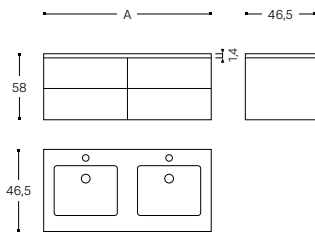

Concept L

WITH MOBIUS BLOCK SOLIDMAT WASHBASIN / CON LAVABO SOLIDMAT MOBIUS BLOCK
50 X 11 X 28 CM

4 DRAWERS. DEPTH: 46.5CM
4 CAJONES. PROFUNDIDAD 46,5CM

INCH 31,5 x 22,8 x 18,3