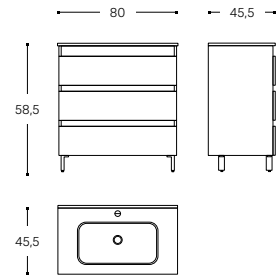

WJB010P0815____
80 CM / INCH 31.5

INCH 31.5x18.1x24.2

CABINET 3 DRAWERS
WITH LEGS WITH PORCELAIN WASHBASIN*
MUEBLE 3 CAJONES
CON PATAS CON LAVABO DE PORCELANA*

WJB010P3815____
80 CM / INCH 31.5

INCH 31.5x18.1x24.2